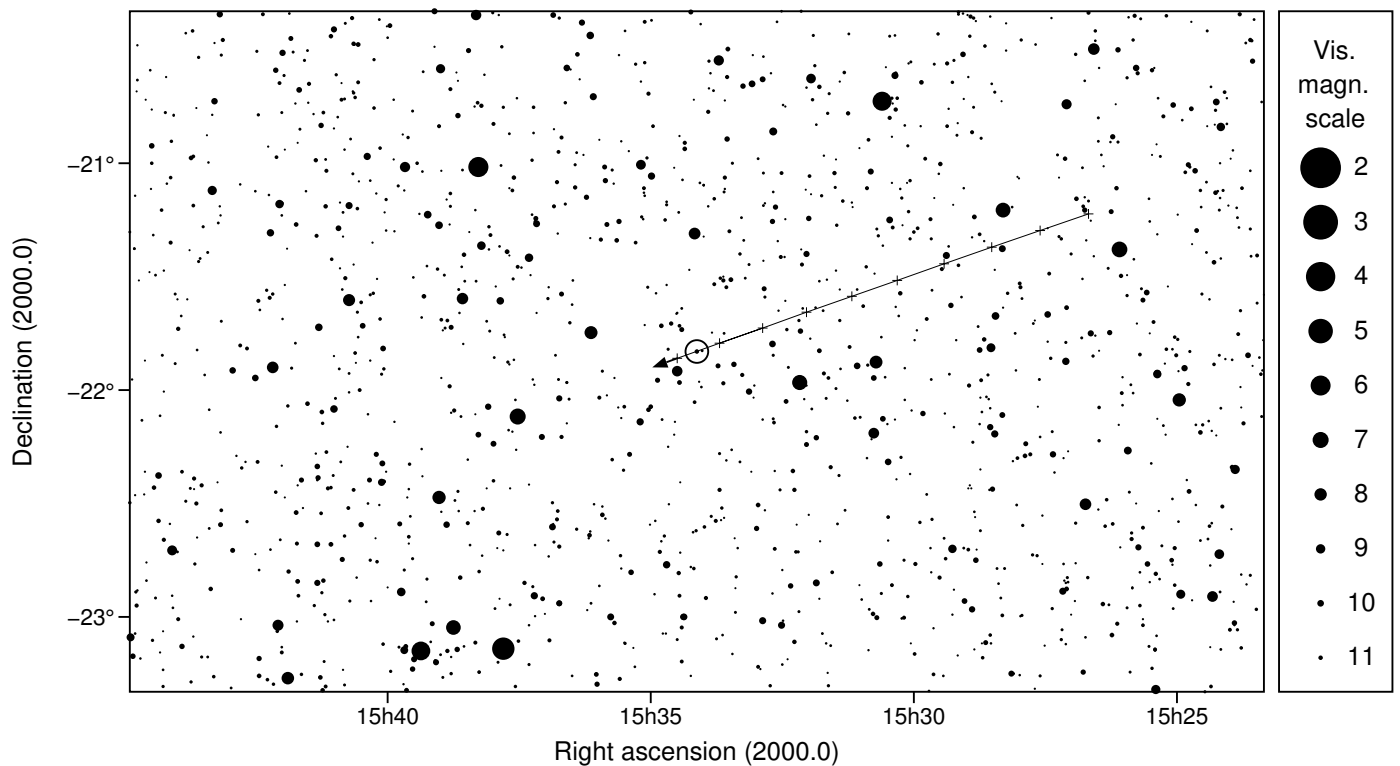

203 Pompeja & TYC 6196-01580-1

2018 feb 15 12^h41.5^m U.T.

Planet: a = 2.74, e = 0.06
 V. mag. = 14.56 Diam. = 120.0 km = 0.06"
 μ = 29.76"/h π = 3.23" Ref. = EG2016

Star: Source cat. TGAS
 α = 15^h34^m07.238^s δ = -21°49'52.55"
 Vmag = 11.02 Bmag = 11.91

Δm = 3.6

Max. dur. = 7.4s

Sun : 90°

Moon : 86° , 0%

203 Pompeja & TYC 6196-01580-1

2018 feb 15 12^h41.5^m U.T.

12h37m30s – 12h45m30s; int. 30s