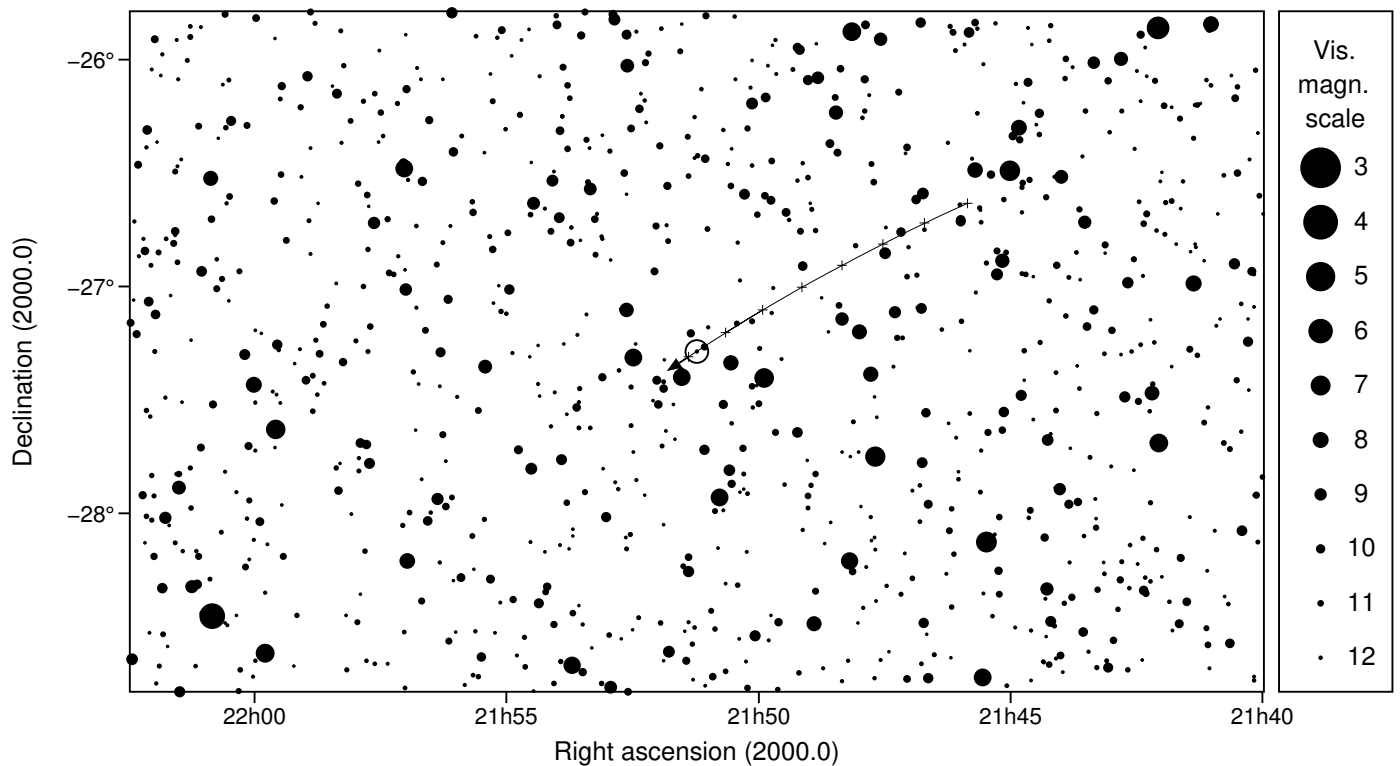

751 Faïna & UCAC4 314-248777

2020 jun 6 18^h35.8^m U.T.

Planet: $a = 2.55$, $e = 0.15$
 V. mag. = 13.08 Diam. = 115.0 km = 0.09"
 $\mu = 28.85''/h$ $\pi = 4.79''$ Ref. = EG2018
 $\Delta m = 1.4$ Max. dur. = 10.8s

Star: Source cat. GDR2a
 $\alpha = 21^h 51^m 13.605^s$ $\delta = -27^\circ 17' 14.59''$
 Vmag = 12.04 Bmag = 12.81
 Sun : 114° Moon : 53° , 99%

751 Faina & UCAC4 314-248777

2020 jun 6 18^h35.8^m U.T.

18h27m00s – 18h45m00s; int. 1m