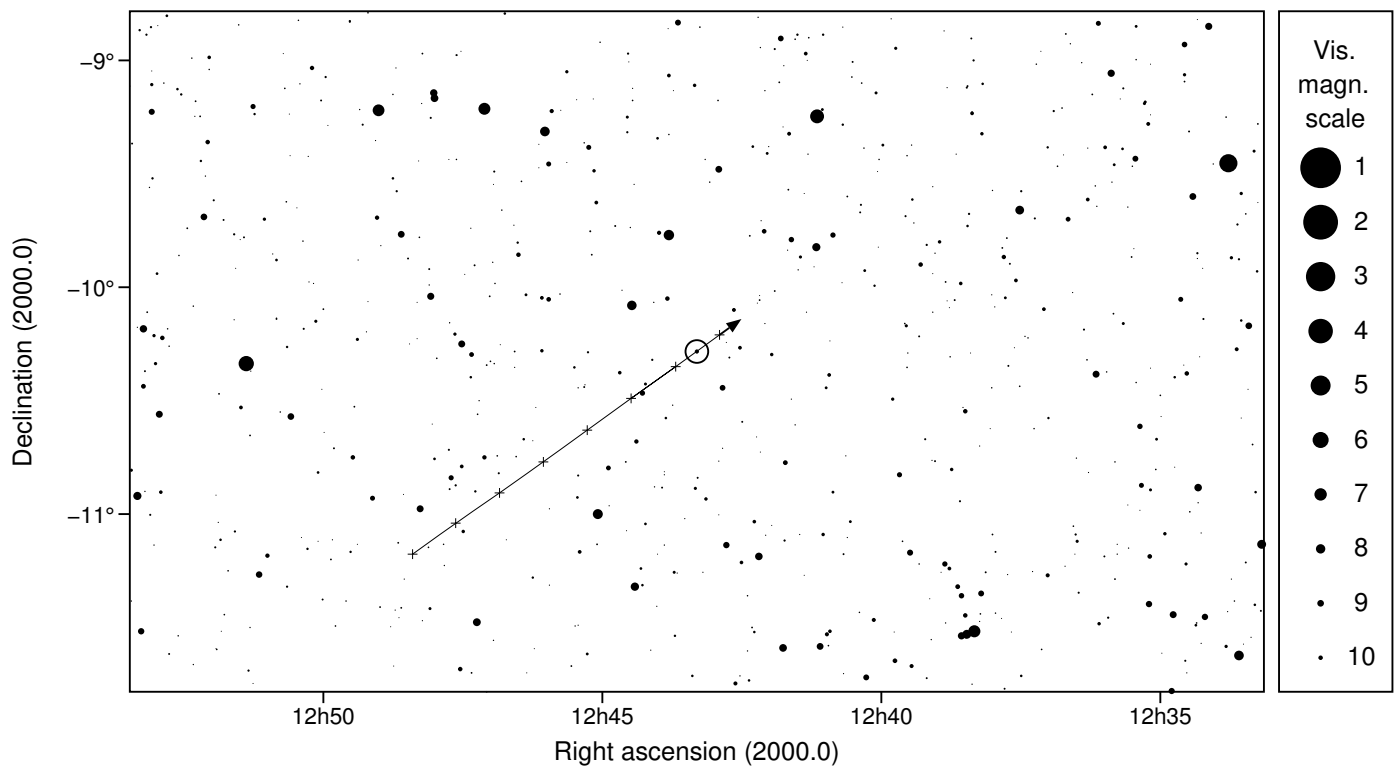

258 Tyche & TYC 5531-00338-1

2021 apr 2 11^h32.5^m U.T.

Planet: a = 2.61, e = 0.20
 V. mag. = 12.82 Diam. = 67.7 km = 0.04"
 μ = 36.10"/h π = 4.11" Ref. = EG2019
 Δm = 2.8 Max. dur. = 4.3s

Star: Source cat. GDR2a
 α = 12^h43^m18.127^s δ = -10°17'00.14"
 Vmag = 10.15 Bmag = 10.77
 Sun : 174° Moon : 64° , 71%