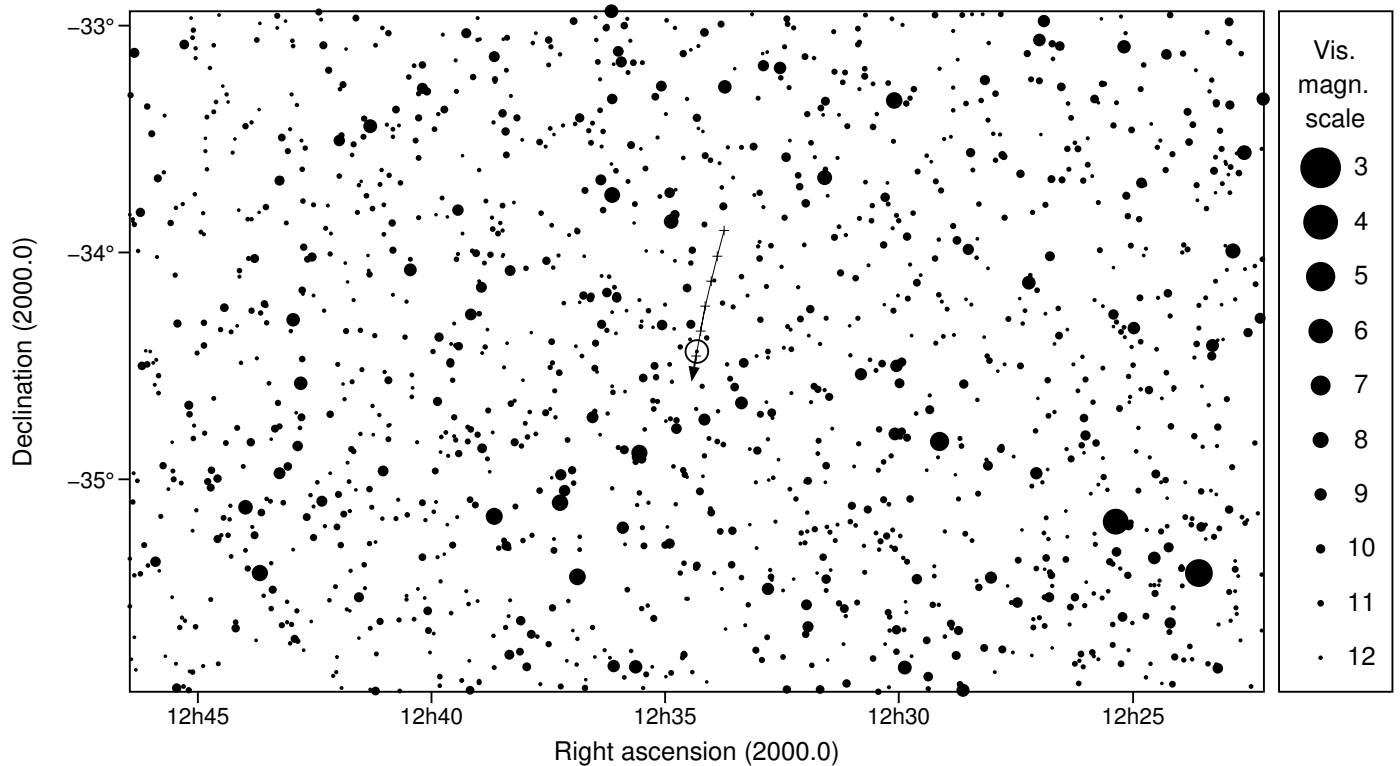

1867 Deiphobus & TYC 7242-00643-1

2019 jan 19 19^h50.2^m U.T.

Planet: $a = 5.15, e = 0.04$
 V. mag. = 16.31 Diam. = 131.0 km = 0.04"
 $\mu = 16.41''/h$ $\pi = 1.78''$ Ref. = EG2017
 $\Delta m = 4.1$ Max. dur. = 8.0s

Star: Source cat. TGAS
 $\alpha = 12^h34^m19.381^s$ $\delta = -34^\circ26'11.76''$
 Vmag = 12.28 Bmag = 13.44
 Sun : 95° Moon : 101° , 97%

1867 Deiphobus & TYC 7242-00643-1

2019 jan 19 19^h50.2^m U.T.