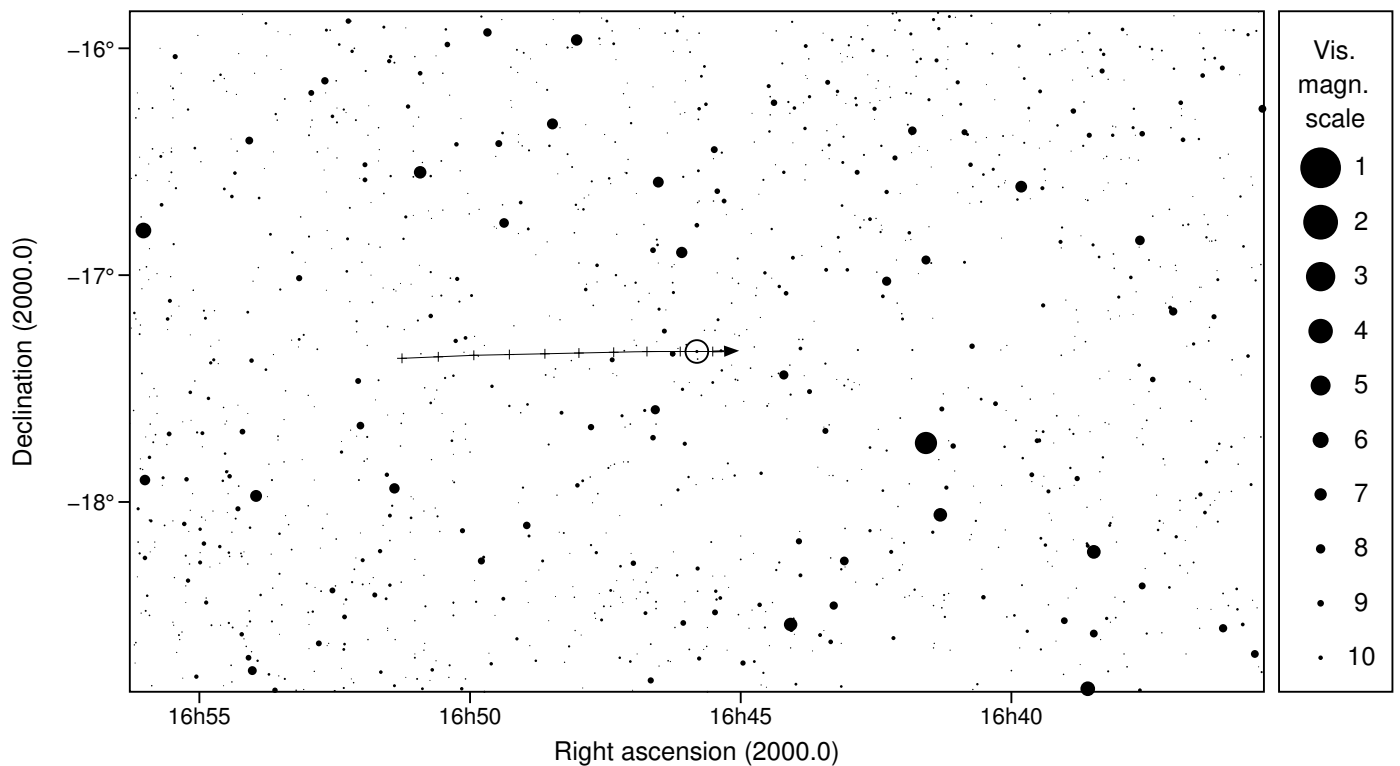

# 334 Chicago & Gaia 073-0257701

2021 jun 23 12<sup>h</sup> 6.9<sup>m</sup> U.T.

**Planet:**  $a = 3.88$ ,  $e = 0.04$   
 V. mag. = 13.24 Diam. = 170.0 km = 0.08"  
 $\mu = 21.63''/h$   $\pi = 3.10''$  Ref. = EG2019  
 $\Delta m = 2.5$  Max. dur. = 13.8s

**Star:** Source cat. GDR2a  
 $\alpha = 16^h 45^m 48.359^s$   $\delta = -17^\circ 20' 17.40''$   
 Vmag = 10.80 Bmag = 12.87  
 Sun : 159° Moon : 6°, 98%

# 334 Chicago & Gaia 073-0257701

2021 jun 23 12<sup>h</sup> 6.9<sup>m</sup> U.T.

12h00m00s – 12h14m00s; int. 1m