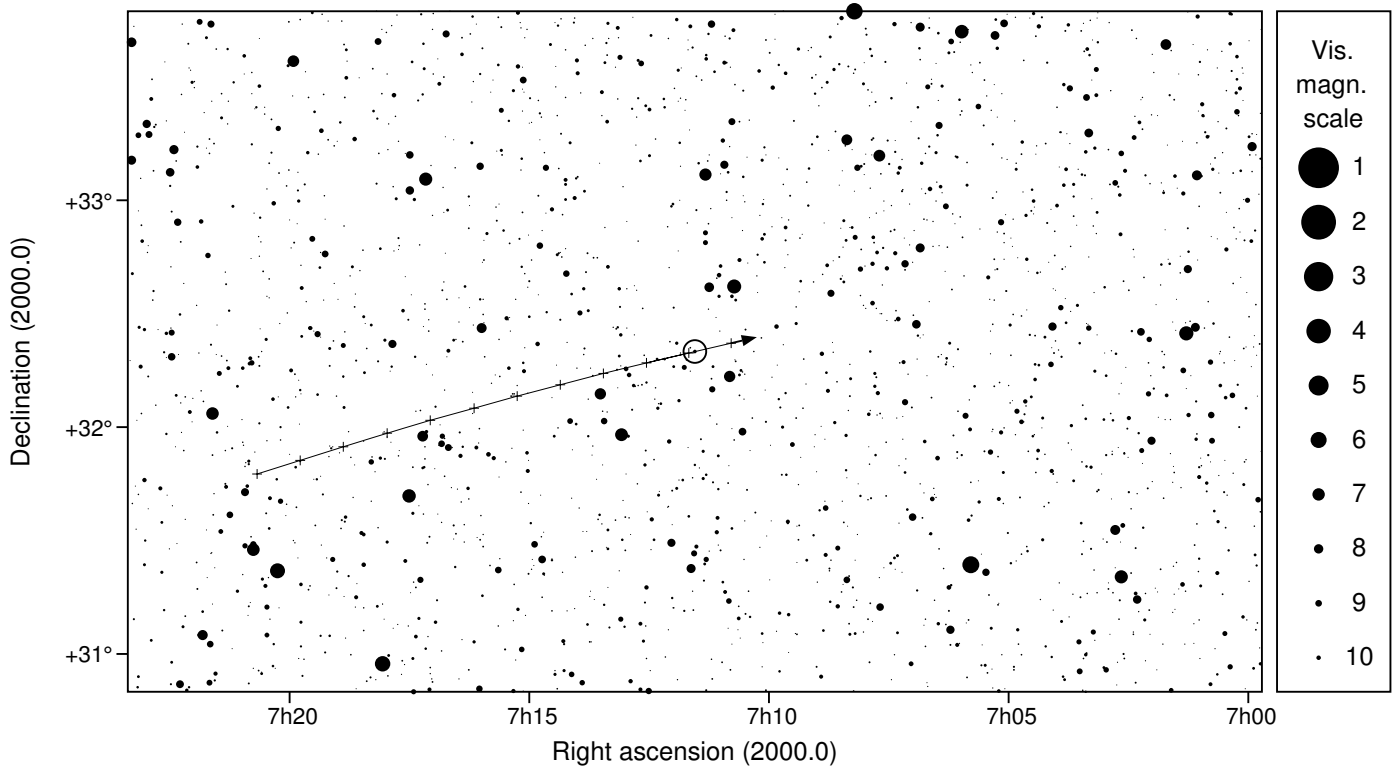

# 1028 Lydina & TYC 2442-01857-1

2025 jan 15 3<sup>h</sup>15.7<sup>m</sup> U.T.

**Planet:** a = 3.39, e = 0.13  
 V. mag. = 13.90 Diam. = 76.3 km = 0.05"  
 μ = 28.79"/h π = 4.14" Ref. = EG2023  
 Δm = 3.5 Max. dur. = 6.2s

**Star:** Source cat. DR3  
 α = 7<sup>h</sup>11<sup>m</sup>32.654<sup>s</sup> δ = +32°19'59.87"  
 Vmag = 10.47 Bmag = 11.01  
 Sun : 166° Moon : 25° , 98%