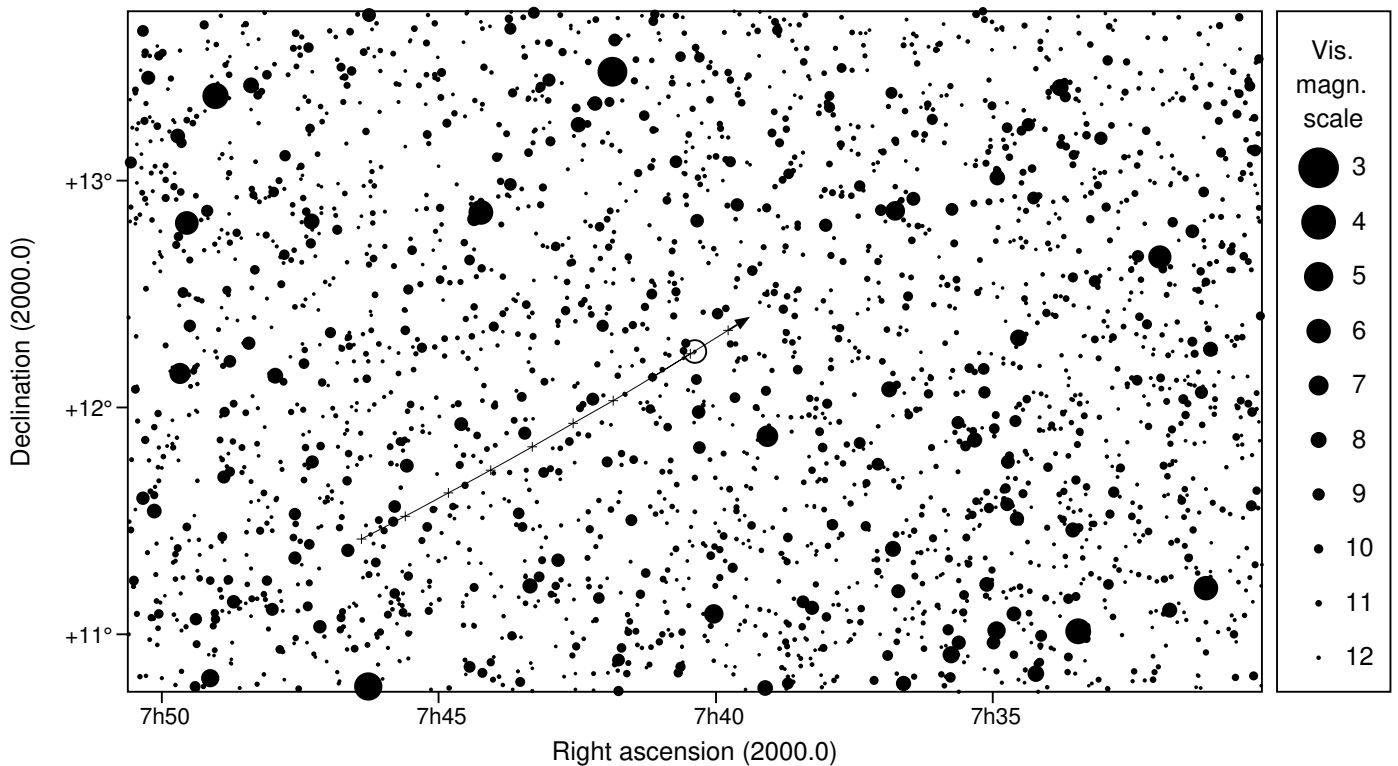

542 Susanna & PPMX 7107074

2025 feb 6 2^h38.1^m U.T.

Planet: a = 2.90, e = 0.14
 V. mag. = 13.89 Diam. = 43.5 km = 0.03"
 μ = 29.27"/h π = 4.23" Ref. = EG2023

Star: Source cat. PPMX
 α = 7^h40^m22.563^s δ = +12°14'45.38"
 Vmag = 12.38 mag =

Δm = 1.8 Max. dur. = 3.5s Sun : 155° Moon : 59° , 59%

542 Susanna & PPMX 7107074

2025 feb 6 2^h38.1^m U.T.

2h35m00s – 2h41m30s; int. 30s