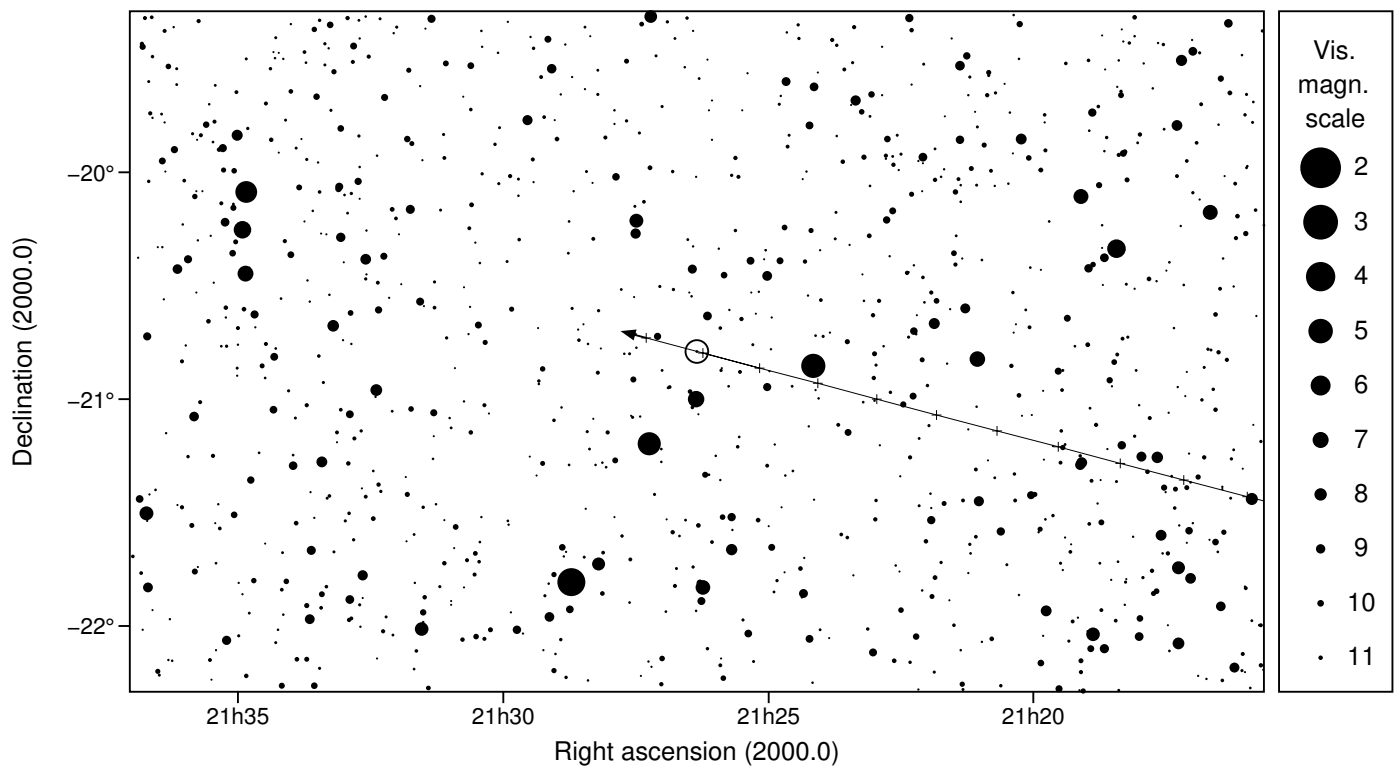

224 Oceana & UCAC4 347-188930

2025 may 7 2^h24.7^m U.T.

Planet: a = 2.64, e = 0.05
 V. mag. = 13.56 Diam. = 79.8 km = 0.05"
 μ = 38.75"/h π = 3.76" Ref. = EG2023

Star: Source cat. DR3
 α = 21^h26^m20.985^s δ = -20°47'20.31"
 Vmag = 11.93 Bmag = 12.23

Δm = 1.9 Max. dur. = 4.4s

Sun : 89° Moon : 152° , 74%

224 Oceana & UCAC4 347-188930

2025 may 7 2^h24.7^m U.T.

2h22m45s – 2h26m30s; int. 15s