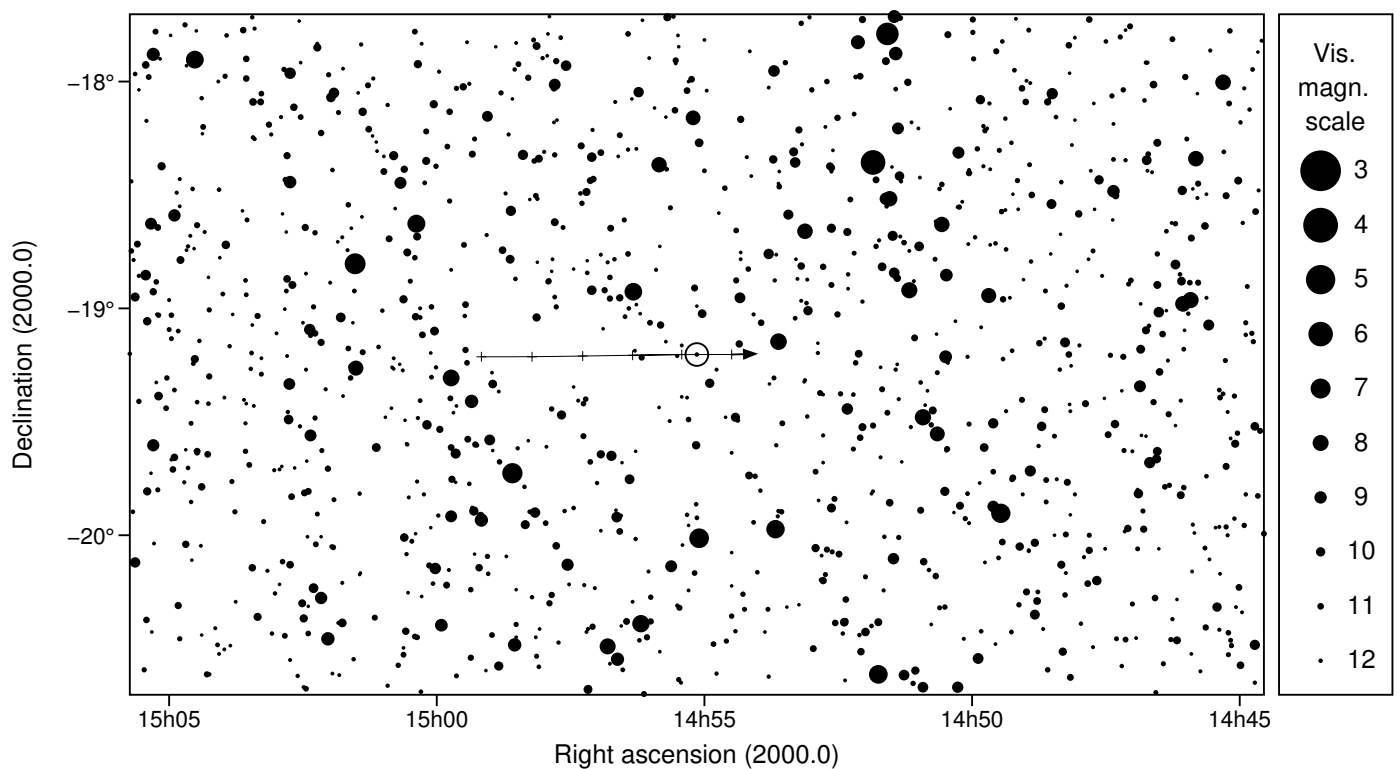

845 Naema & UCAC4 354-069968

2025 may 17 7^h12.9^m U.T.

Planet: a = 2.94, e = 0.07
 V. mag. = 13.87 Diam. = 57.5 km = 0.04"
 μ = 32.67"/h π = 4.45" Ref. = EG2023

Star: Source cat. DR3
 α = 14^h55^m08.287^s δ = -19°12'11.88"
 Vmag = 12.02 Bmag = 12.36

Δm = 2.0 Max. dur. = 4.4s

Sun : 170° Moon : 61° , 81%

845 Naema & UCAC4 354-069968

2025 may 17 7^h12.9^m U.T.

7h06m00s – 7h20m00s; int. 1m