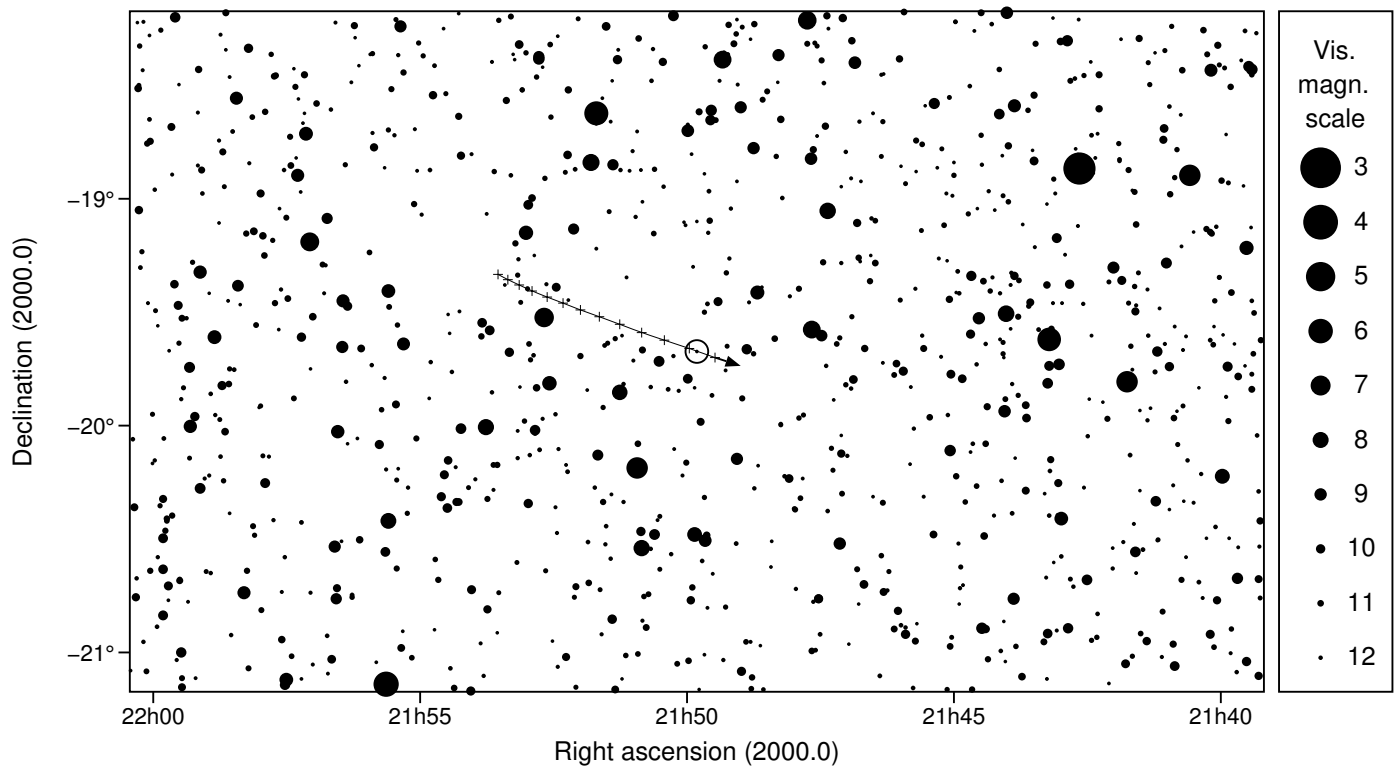

224 Oceana & UCAC5 352-176022

2025 jul 11 7^h16.5^m U.T.

Planet: a = 2.64, e = 0.05
 V. mag. = 12.46 Diam. = 79.8 km = 0.07"
 μ = 17.96"/h π = 5.35" Ref. = EG2023

Star: Source cat. UCAC5
 α = 21^h49^m49.121^s δ = -19°40'26.25"
 Vmag = 12.46 Bmag = 12.86

Δm = 0.8 Max. dur. = 13.4s

Sun : 145° Moon : 29° ,100%

224 Oceana & UCAC5 352-176022

2025 jul 11 7^h16.5^m U.T.

7h07m00s - 7h26m00s; int. 1m