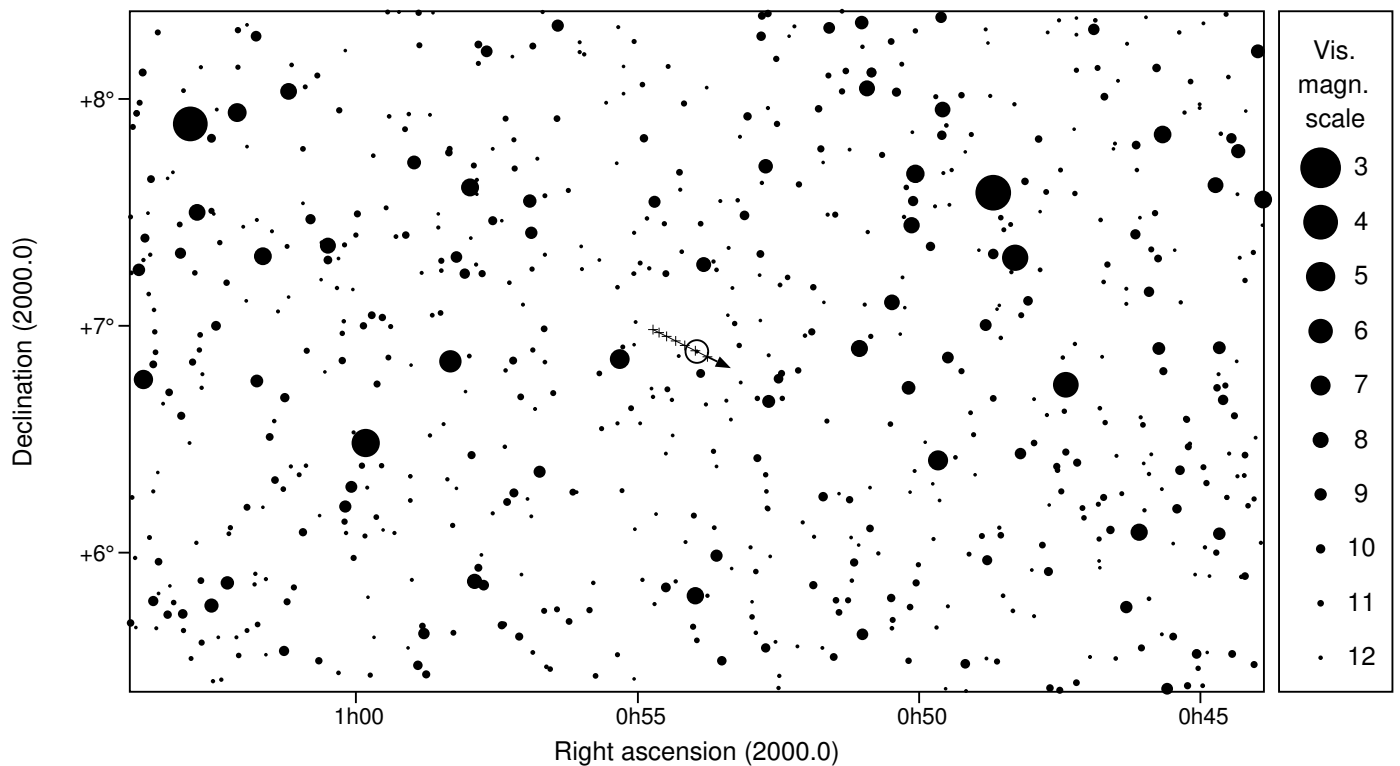

76 Freia & UCAC4 485-001271

2025 aug 22 2^h43.5^m U.T.

Planet: a = 3.42, e = 0.16
 V. mag. = 13.32 Diam. = 190.0 km = 0.10"
 μ = 8.29"/h π = 3.42" Ref. = EG2023
 Δm = 1.4 Max. dur. = 44.2s

Star: Source cat. DR3
 α = 0^h53^m56.960^s δ = +06°53'12.09"
 Vmag = 12.26 Bmag = 12.82
 Sun : 133° Moon : 120° , 2%

76 Freia & UCAC4 485-001271

2025 aug 22 2^h43.5^m U.T.

2h15m00s - 3h10m00s; int. 5m