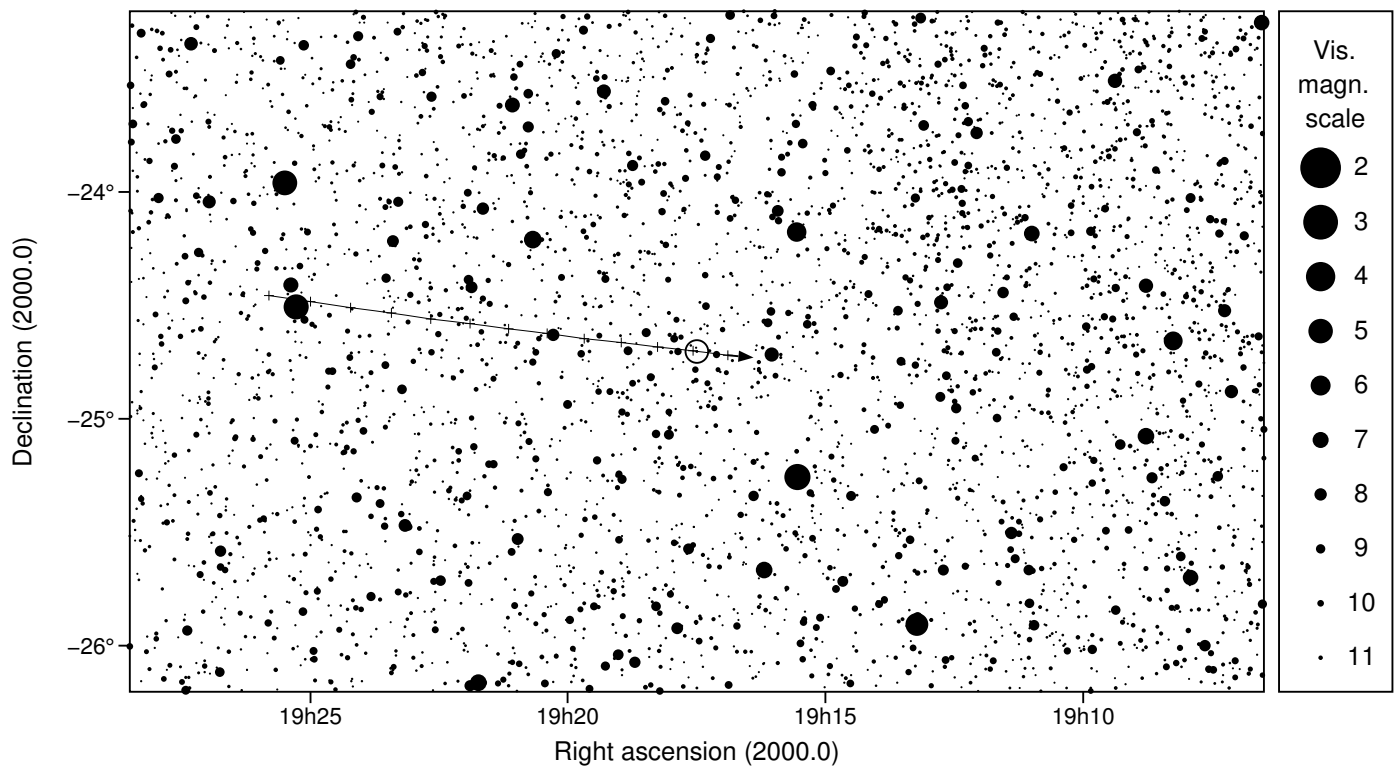

223 Rosa & UCAC4 327-182641

2025 aug 4 2^h42.0^m U.T.

Planet: a = 3.09, e = 0.13
 V. mag. = 14.90 Diam. = 90.7 km = 0.05"
 μ = 23.30"/h π = 3.50" Ref. = EG2023

Star: Source cat. DR3
 α = 19^h17^m29.735^s δ = -24°42'16.99"
 Vmag = 11.92 Bmag = 13.13

Δm = 3.0 Max. dur. = 7.7s

Sun : 155° Moon : 38° , 74%

223 Rosa & UCAC4 327-182641

2025 aug 4 2^h42.0^m U.T.

2h33m00s – 2h51m00s; int. 1m