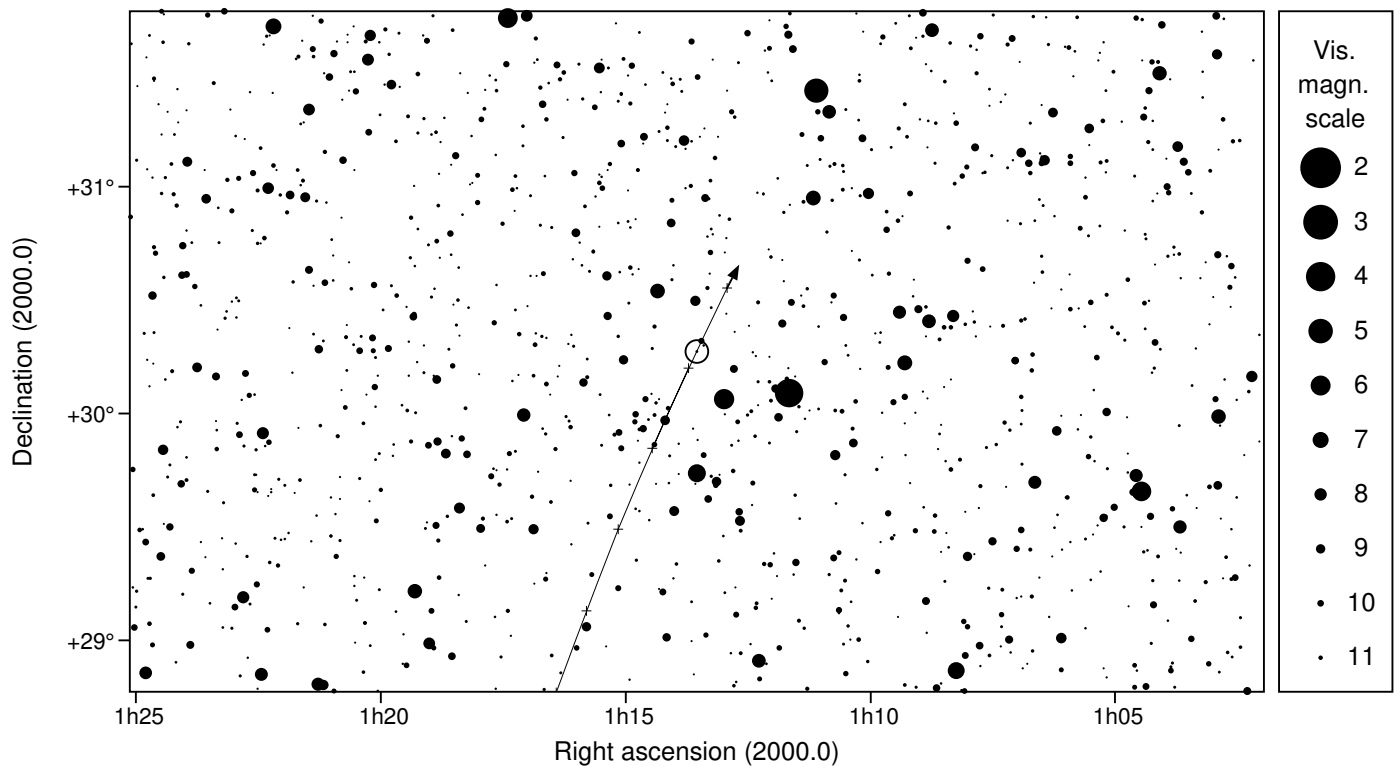

626 Notburga & UCAC4 602-003287

2025 sep 8 4^h59.2^m U.T.

Planet: a = 2.58, e = 0.24
 V. mag. = 11.81 Diam. = 104.0 km = 0.13"
 μ = 58.49"/h π = 7.74" Ref. = EG2023

Star: Source cat. DR3
 α = 1^h13^m32.683^s δ = +30°16'27.04"
 Vmag = 11.98 Bmag = 12.54

Δm = 0.7 Max. dur. = 7.8s

Sun : 132° Moon : 42° ,100%

626 Notburga & UCAC4 602-003287

2025 sep 8 4^h59.2^m U.T.

4h52m00s – 5h06m00s; int. 1m