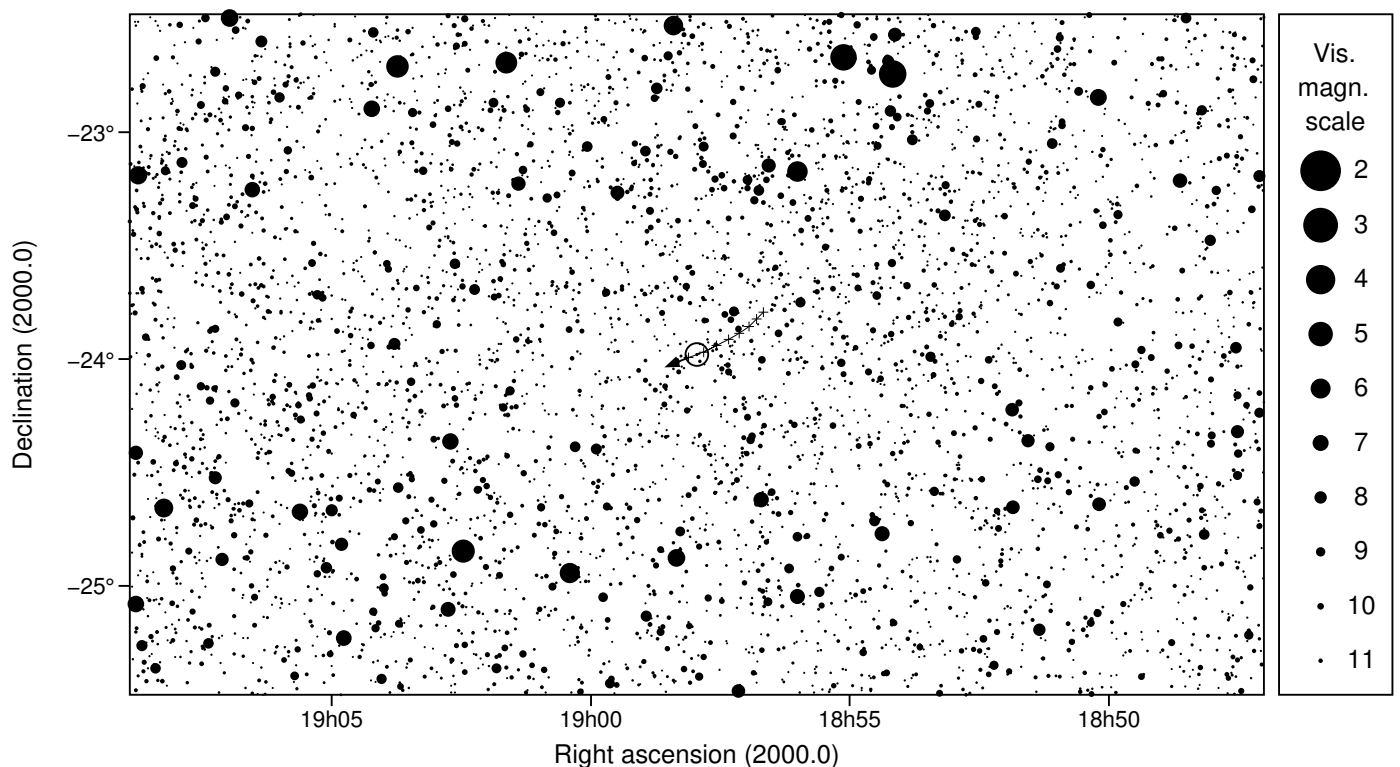

861 Aida & UCAC4 331-187441

2025 sep 8 10^h59.2^m U.T.

Planet: a = 3.14, e = 0.10
 V. mag. = 14.54 Diam. = 70.1 km = 0.04"
 μ = 10.36"/h π = 3.96" Ref. = EG2023

Star: Source cat. DR3
 α = 18^h57^m57.295^s δ = -23°58'49.47"
 Vmag = 11.74 Bmag = 12.66

Δm = 2.9 Max. dur. = 15.1s Sun : 117° Moon : 72° , 99%

861 Aida & UCAC4 331-187441

2025 sep 8 10^h59.2^m U.T.

10h35m00s – 11h25m00s; int. 5m