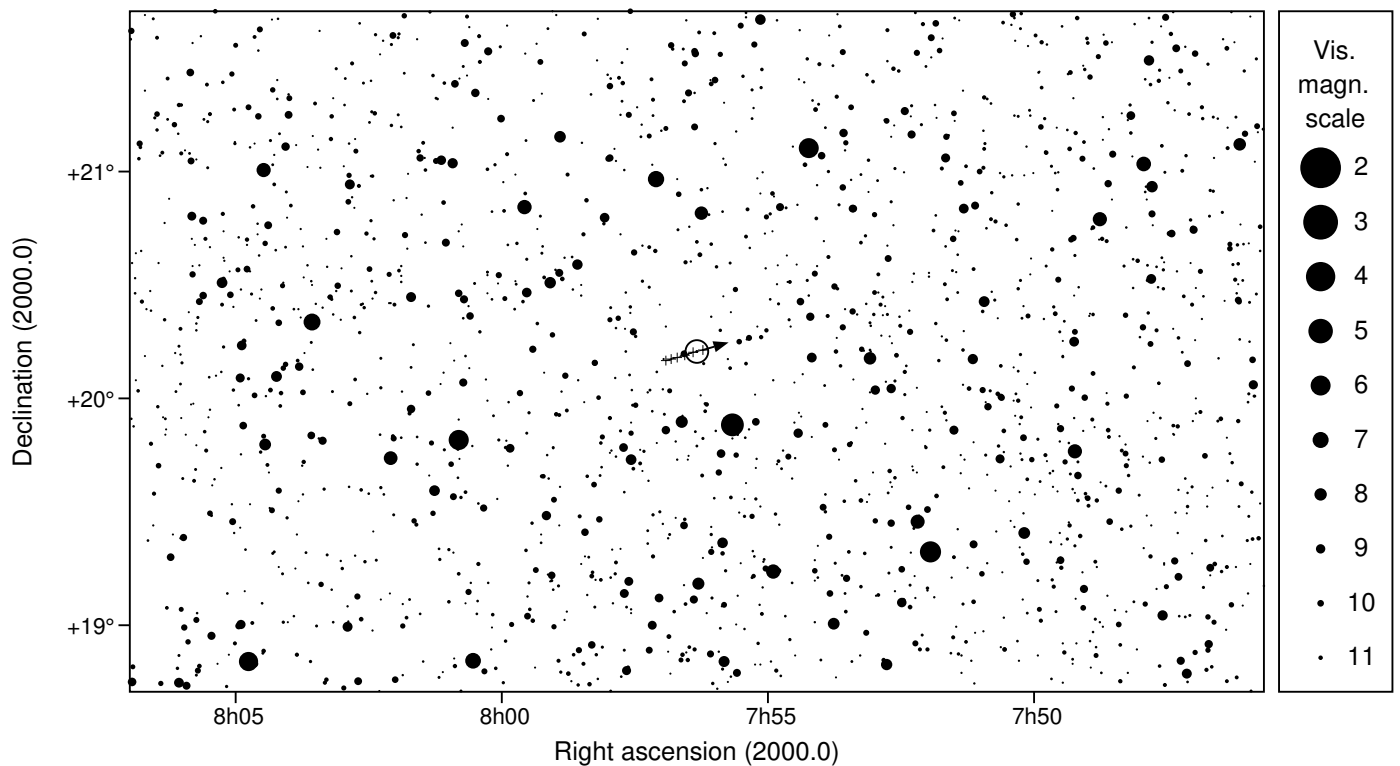

431 Nephela & UCAC4 552-041809

2025 nov 25 8^h59.5^m U.T.

Planet: a = 3.13, e = 0.18
 V. mag. = 14.36 Diam. = 97.7 km = 0.05"
 μ = 6.66"/h π = 3.21" Ref. = EG2023

Star: Source cat. DR3
 α = 7^h56^m19.822^s δ = +20°12'28.36"
 Vmag = 11.85 Bmag = 12.73

Δm = 2.6 Max. dur. = 26.5s

Sun : 125° Moon : 176° , 22%

431 Nephela & UCAC4 552-041809

2025 nov 25 8^h59.5^m U.T.

8h30m00s – 9h30m00s; int. 5m