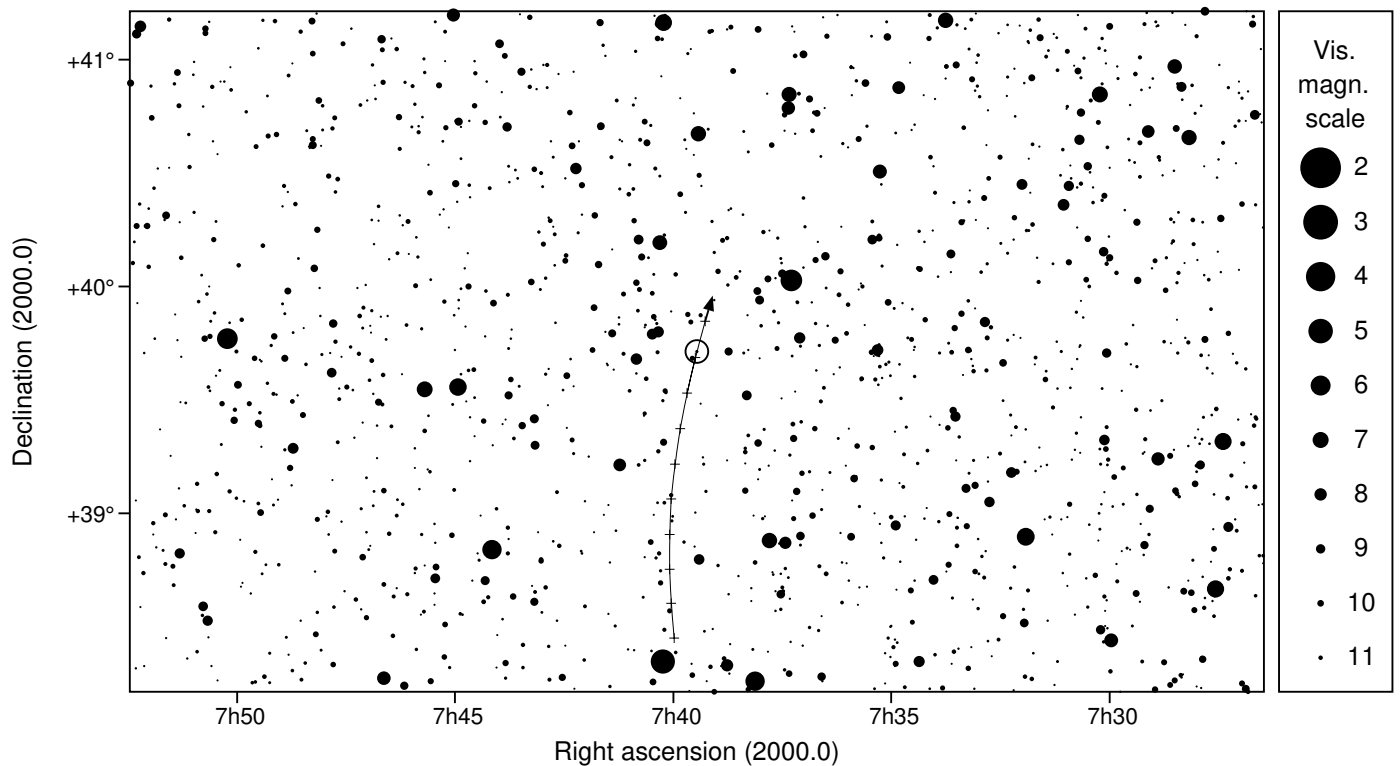

# 735 Marghanna & TYC 2962-02023-1

2025 nov 21 3<sup>h</sup>52.8<sup>m</sup> U.T.

**Planet:** a = 2.73, e = 0.32  
 V. mag. = 13.93 Diam. = 77.0 km = 0.06"  
 μ = 24.54"/h π = 4.66" Ref. = EG2023

**Star:** Source cat. DR3  
 α = 7<sup>h</sup>39<sup>m</sup>27.623<sup>s</sup> δ = +39°42'45.83"  
 Vmag = 11.73 Bmag = 11.92

Δm = 2.3 Max. dur. = 8.2s Sun : 126° Moon : 137° , 1%

# 735 Marghanna & TYC 2962-02023-1

2025 nov 21 3<sup>h</sup>52.8<sup>m</sup> U.T.

3h42m00s – 4h04m00s; int. 2m