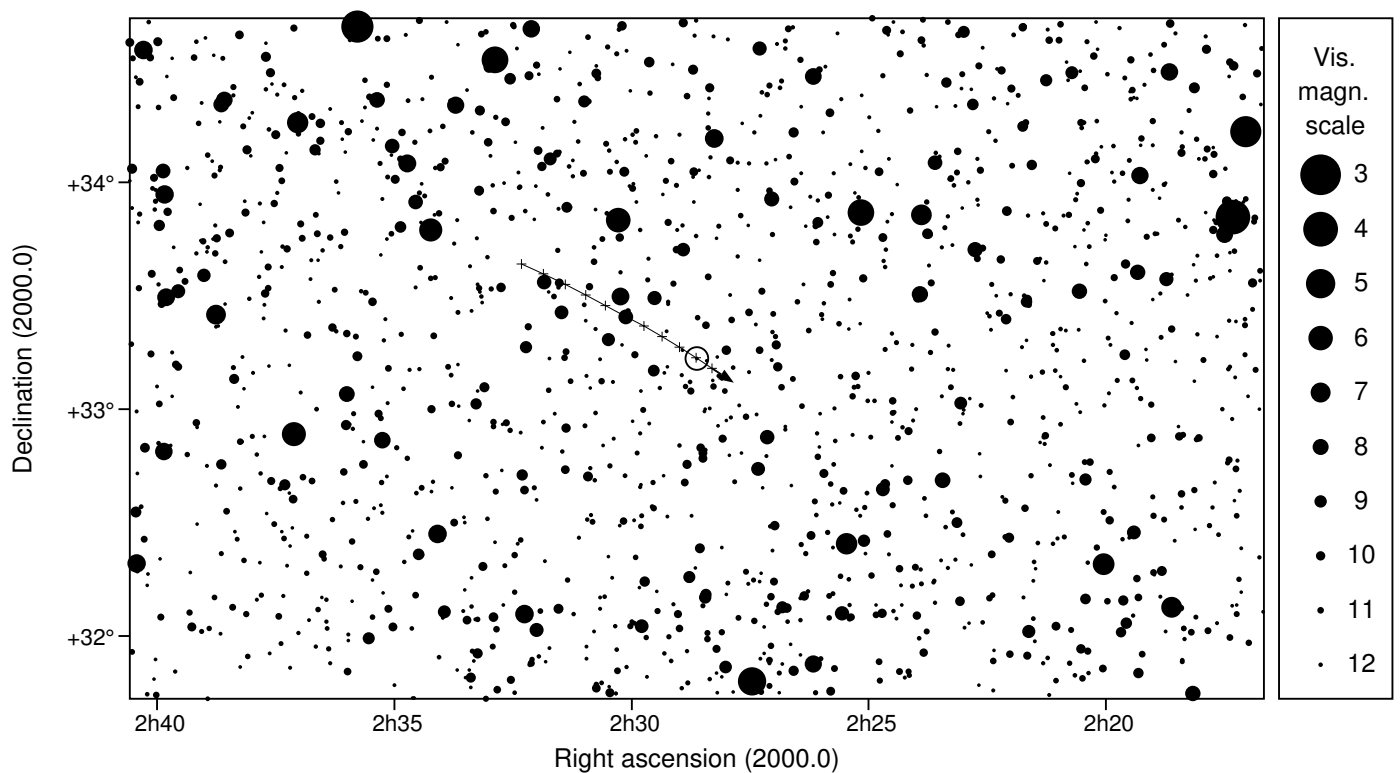

4715 Medesicaste & UCAC5 617-006672

2025 dec 16 1^h26.4^m U.T.

Planet: a = 5.14, e = 0.05
 V. mag. = 16.47 Diam. = 57.5 km = 0.02"
 μ = 12.79"/h π = 2.08" Ref. = EG2023

Star: Source cat. UCAC5
 α = 2^h28^m37.279^s δ = +33°13'28.94"
 Vmag = 12.43 Bmag = 12.71

Δm = 4.1 Max. dur. = 5.3s Sun : 138° Moon : 166° , 14%

4715 Medesicaste & UCAC5 617-006672

2025 dec 16 1^h26.4^m U.T.

1h18m00s – 1h34m00s; int. 1m