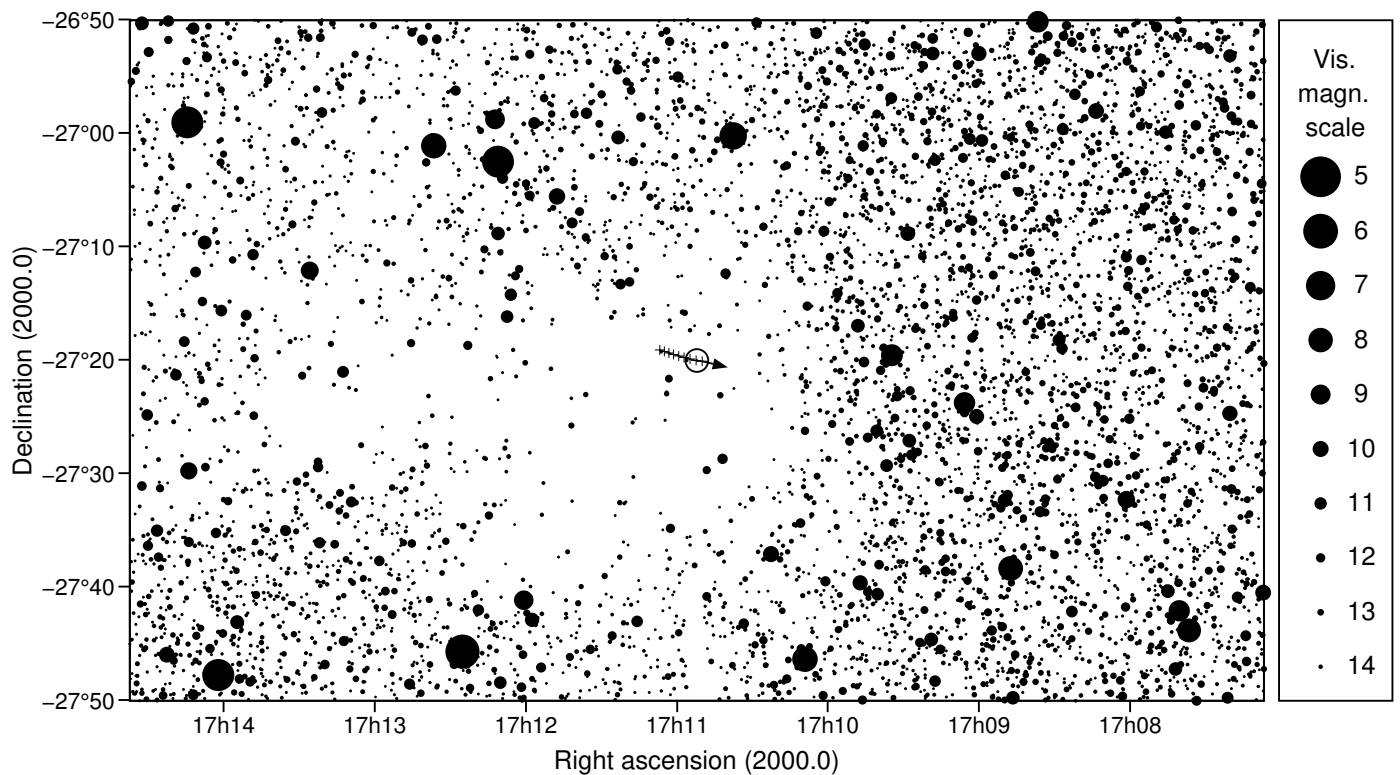

# 470308 2007JH43 & UCAC5 314-101584

2025 apr 10 4<sup>h</sup>19.4<sup>m</sup> U.T.

**Planet:** a = 39.44, e = 0.03  
 V. mag. = 21.04 Diam. = 452.9 km = 0.02"  
 μ = 1.37"/h π = 0.22" Ref. = MPO700363

**Star:** Source cat. UCAC5  
 α = 17<sup>h</sup>10<sup>m</sup>52.061<sup>s</sup> δ = -27°20'05.24"  
 Vmag = 14.92 Bmag = 16.24

Δm = 6.1 Max. dur. = 40.9s Sun : 121° Moon : 90° , 93%