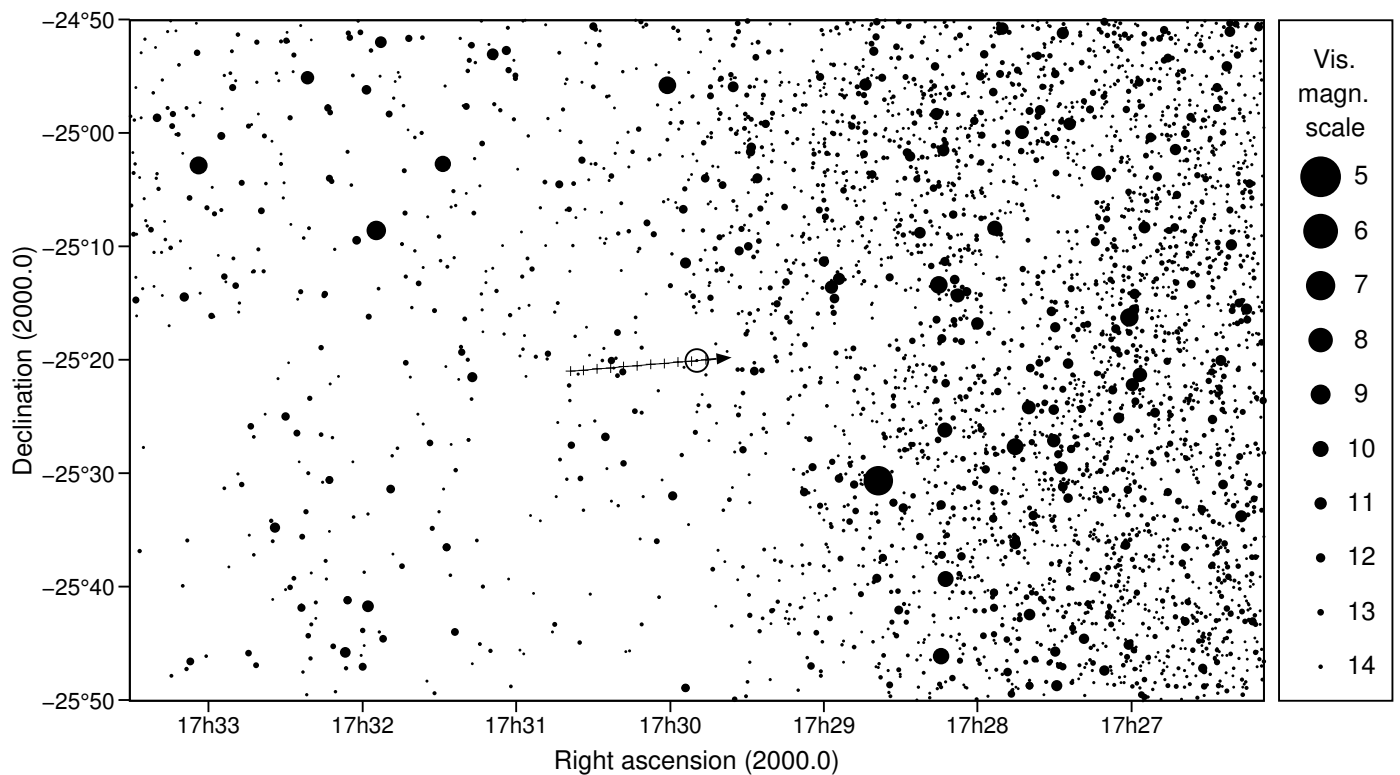

278361 2007JJ43 & UCAC5 324-106554

2025 jun 7 8^h42.5^m U.T.

Planet: a = 48.12, e = 0.16
 V. mag. = 20.57 Diam. = 527.2 km = 0.02"
 μ = 3.04"/h π = 0.22" Ref. = MPO696742

Star: Source cat. UCAC5
 α = 17^h29^m49.547^s δ = -25°20'05.01"
 Vmag = 14.80 Bmag = 14.38

Δm = 5.8 Max. dur. = 21.8s Sun : 173° Moon : 50° , 86%

278361 2007JJ43 & UCAC5 324-106554

2025 jun 7 8^h42.5^m U.T.

8h38m00s – 8h47m00s; int. 1m