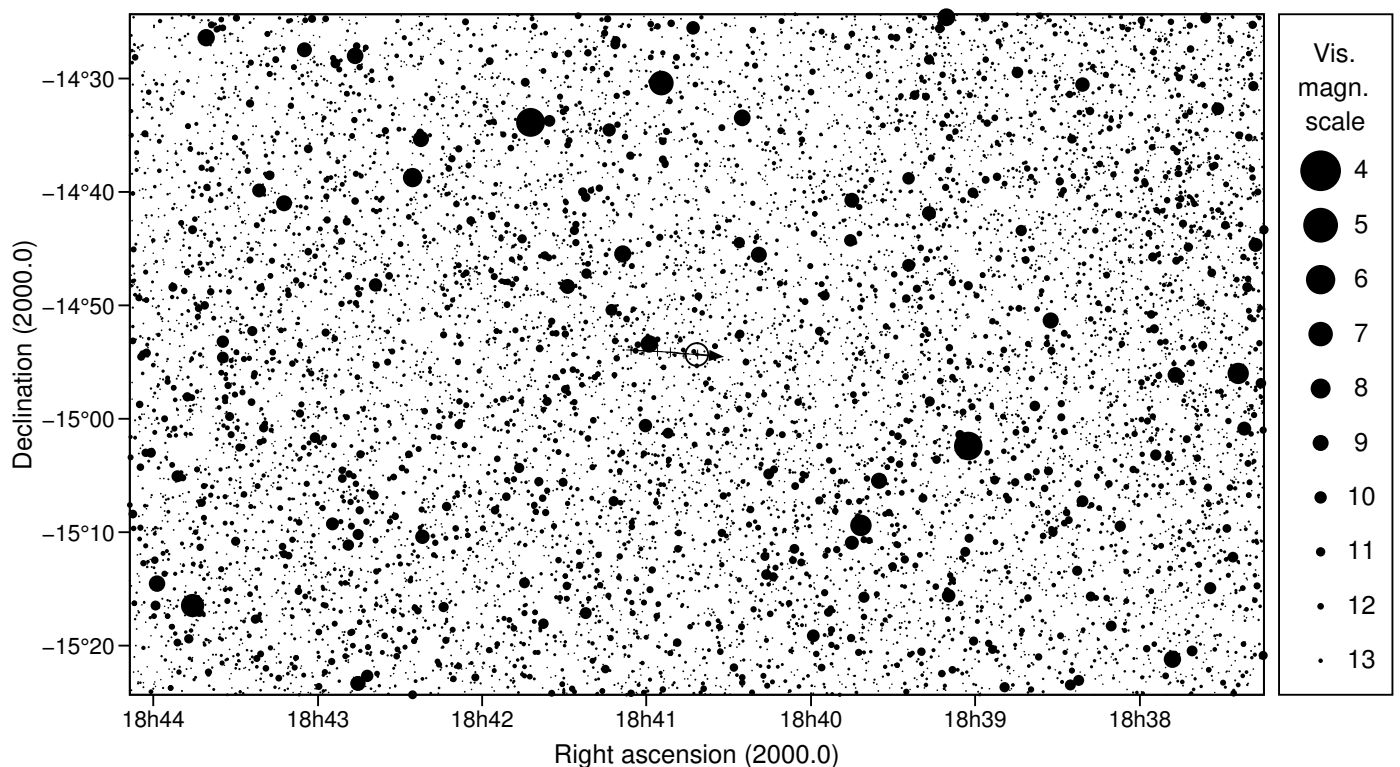

50000 Quaoar & Gaia 076-0213739

2025 jul 4 23^h 6.0^m U.T.

Planet: $a = 43.31$, $e = 0.04$
 V. mag. = 18.72 Diam. = 1110.0 km = 0.04"
 $\mu = 2.94''/h$ $\pi = 0.21''$ Ref. = MPO776703

Star: Source cat. DR3
 $\alpha = 18^h 40^m 41.635^s$ $\delta = -14^\circ 54' 18.52''$
 Vmag = 13.29 Bmag = 16.22

$\Delta m = 5.4$ Max. dur. = 45.0s Sun : 171° Moon : 65° , 70%

50000 Quaoar & Gaia 076-0213739

2025 jul 4 23^h 6.0^m U.T.

23h01m00s – 23h11m00s; int. 1m