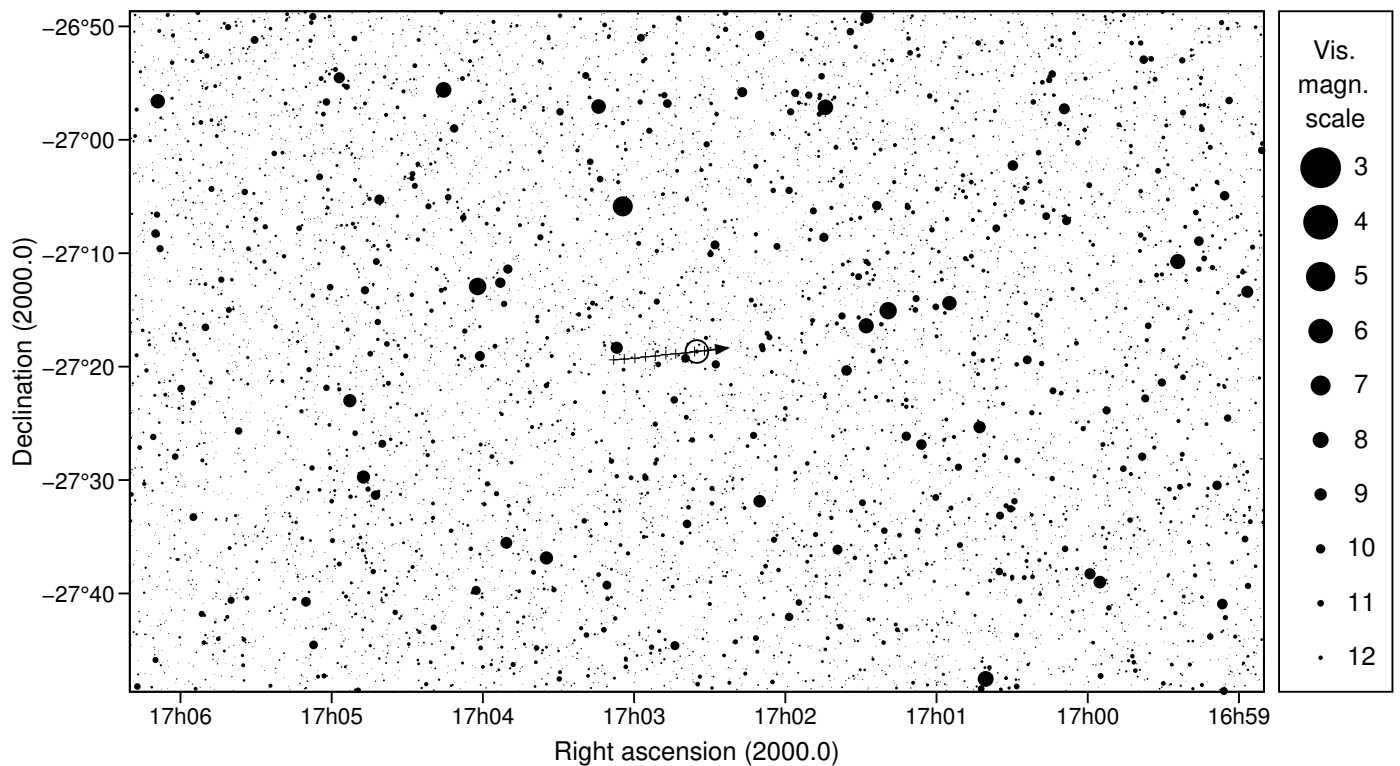

470308 2007JH43 & PPMX 12646542

2025 jul 24 5^h18.0^m U.T.

Planet: a = 39.44, e = 0.03
 V. mag. = 21.01 Diam. = 452.9 km = 0.02"
 μ = 2.07"/h π = 0.22" Ref. = MPO700363

Star: Source cat. PPMX
 α = 17^h02^m35.102^s δ = -27°18'39.03"
 Vmag = 12.75 mag =

Δm = 8.3 Max. dur. = 27.3s Sun : 135° Moon : 144° , 1%

470308 2007JH43 & PPMX 12646542

2025 jul 24 5^h18.0^m U.T.

5h11m00s – 5h25m00s; int. 1m