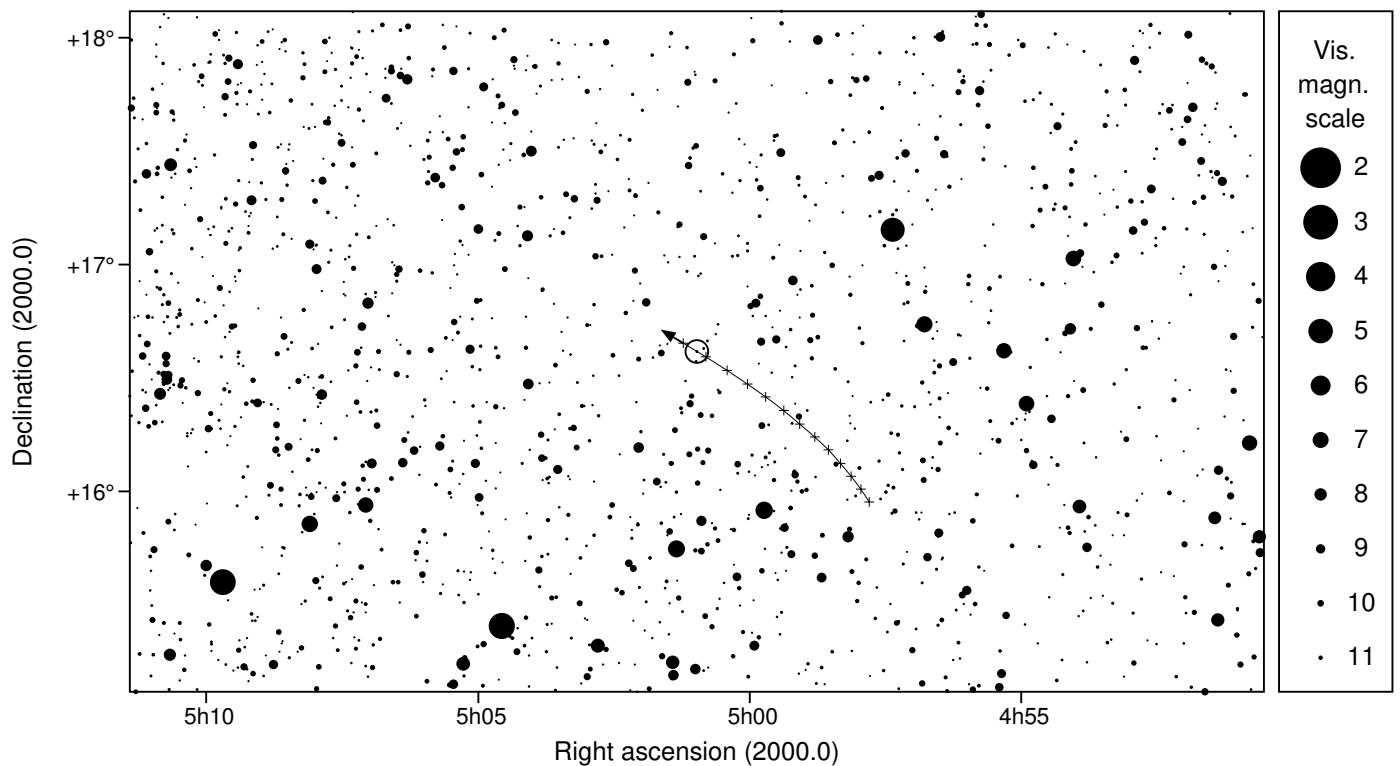

45 Eugenia & UCAC4 534-010725

2026 feb 20 9^h33.3^m U.T.

Planet: a = 2.72, e = 0.08
 V. mag. = 12.82 Diam. = 214.0 km = 0.12"
 μ = 17.36"/h π = 3.55" Ref. = EG2024

Star: Source cat. DR3
 α = 5^h00^m58.478^s δ = +16°36'55.42"
 Vmag = 11.87 Bmag = 12.53

Δm = 1.3 Max. dur. = 24.7s Sun : 104° Moon : 69° , 10%

45 Eugenia & UCAC4 534-010725

2026 feb 20 9^h33.3^m U.T.

9h22m00s – 9h44m00s; int. 2m