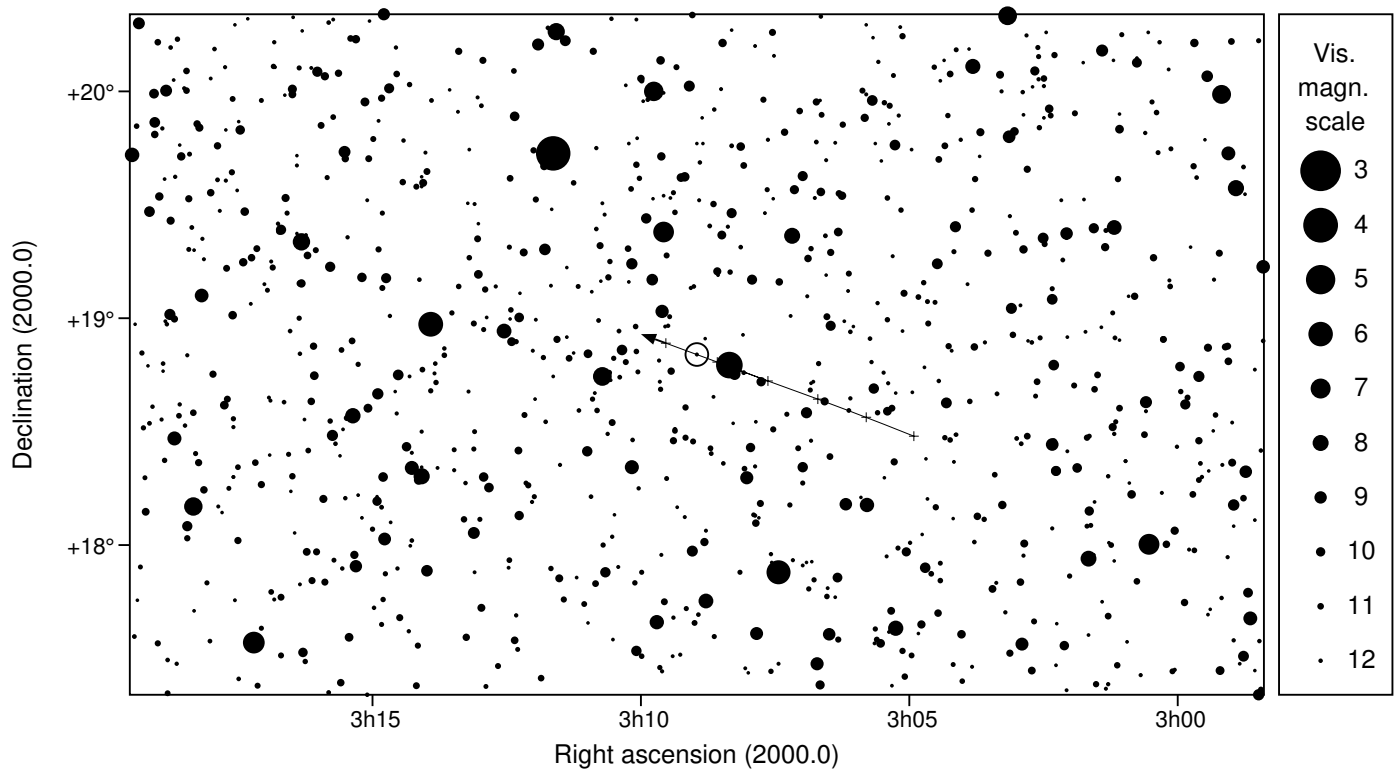

245 Vera & PPMX 5879001

2026 feb 5 9^h37.3^m U.T.

Planet: a = 3.09, e = 0.21
 V. mag. = 12.78 Diam. = 84.8 km = 0.05"
 μ = 36.20"/h π = 3.79" Ref. = EG2024

Star: Source cat. PPMX
 α = 3^h08^m57.239^s δ = +18°50'29.49"
 Vmag = 12.26 mag =

Δm = 1.0 Max. dur. = 5.0s

Sun : 93° Moon : 130° , 86%

245 Vera & PPMX 5879001

2026 feb 5 9^h37.3^m U.T.