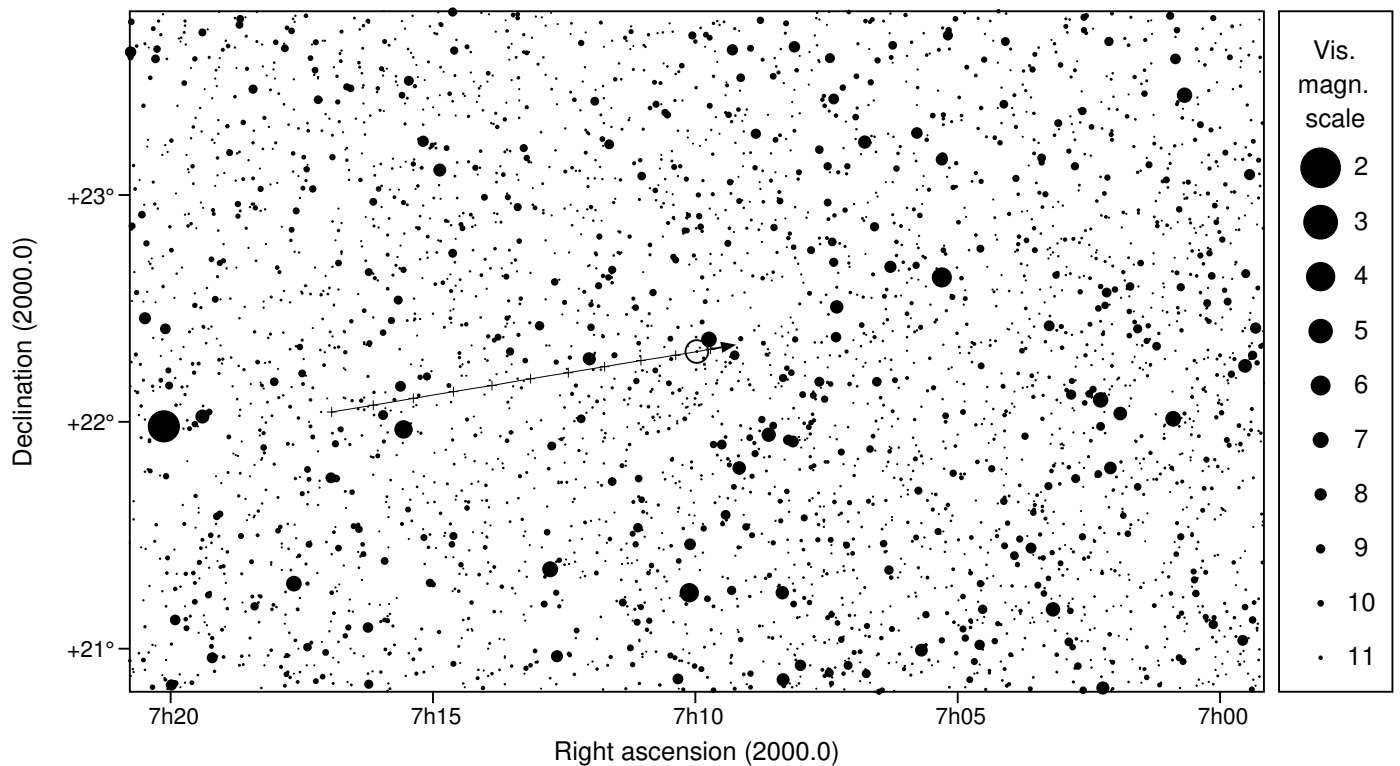

431 Nephela & TYC 1357-01326-1

2026 feb 2 14^h34.5^m U.T.

Planet: a = 3.13, e = 0.18
 V. mag. = 14.05 Diam. = 97.7 km = 0.05"
 μ = 22.93"/h π = 3.39" Ref. = EG2024
 Δm = 2.4 Max. dur. = 8.1s

Star: Source cat. DR3
 α = 7^h09^m58.161^s δ = +22°18'39.70"
 Vmag = 11.83 Bmag = 12.45
 Sun : 152° Moon : 36° , 99%

431 Nephela & TYC 1357-01326-1

2026 feb 2 14^h34.5^m U.T.

14h25m00s – 14h44m00s; int. 1m