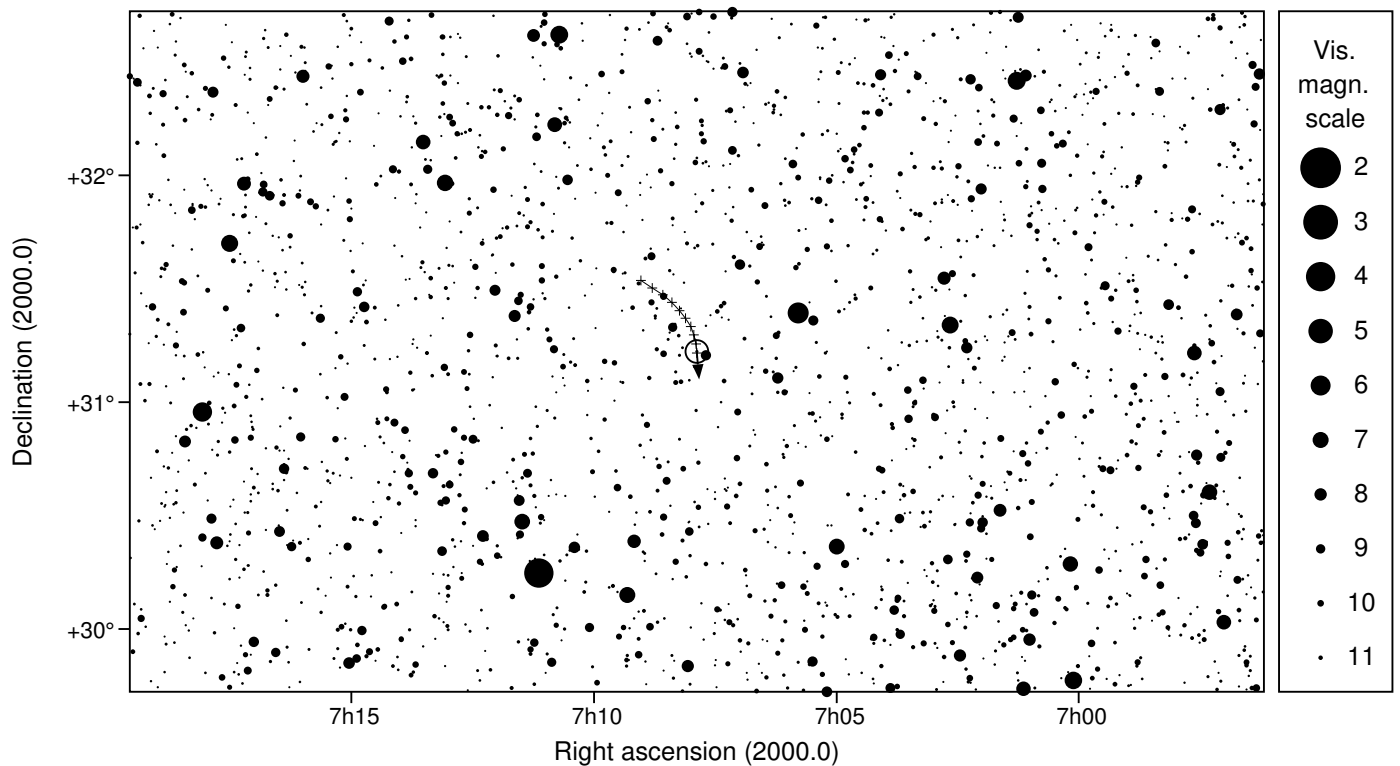

718 Erida & PPMX 4055799

2026 mar 5 20^h37.0^m U.T.

Planet: a = 3.06, e = 0.20
 V. mag. = 14.92 Diam. = 76.5 km = 0.04"
 μ = 5.94"/h π = 3.73" Ref. = EG2024

Star: Source cat. PPMX
 α = 7^h07^m52.724^s δ = +31°13'19.96"
 mag = Bmag = 12.53

Δm = 3.2 Max. dur. = 27.1s

Sun : 119° Moon : 89° , 94%

718 Erida & PPMX 4055799

2026 mar 5 20^h37.0^m U.T.