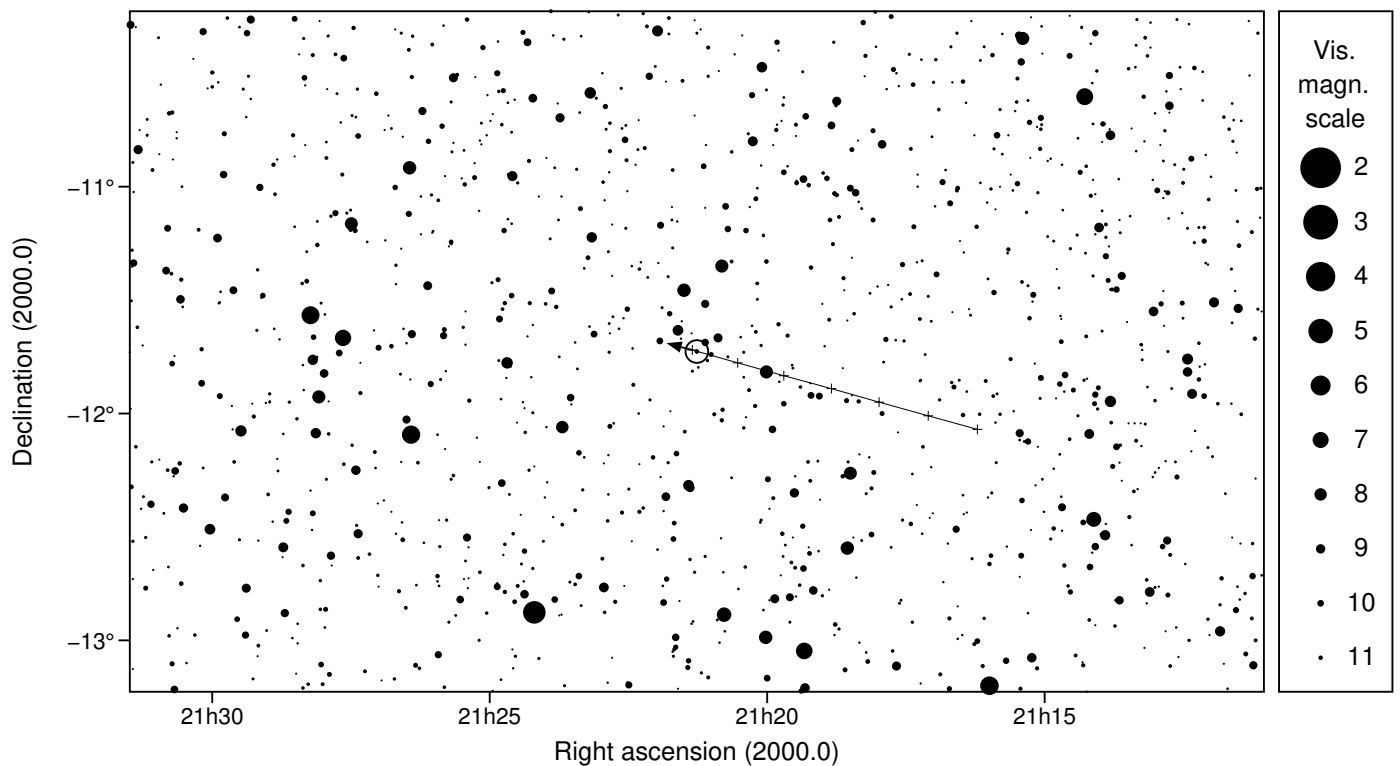

558 Carmen & TYC 5781-00372-1

2026 may 5 21^h23.8^m U.T.

Planet: a = 2.91, e = 0.04
 V. mag. = 14.79 Diam. = 61.6 km = 0.03"
 μ = 31.16"/h π = 3.02" Ref. = EG2024

Star: Source cat. DR3
 α = 21^h21^m16.179^s δ = -11°43'39.86"
 Vmag = 11.06 Bmag = 10.79

Δm = 3.8 Max. dur. = 3.4s

Sun : 86° Moon : 49° , 85%

558 Carmen & TYC 5781-00372-1

2026 may 5 21^h23.8^m U.T.

21h19m00s – 21h29m00s; int. 1m