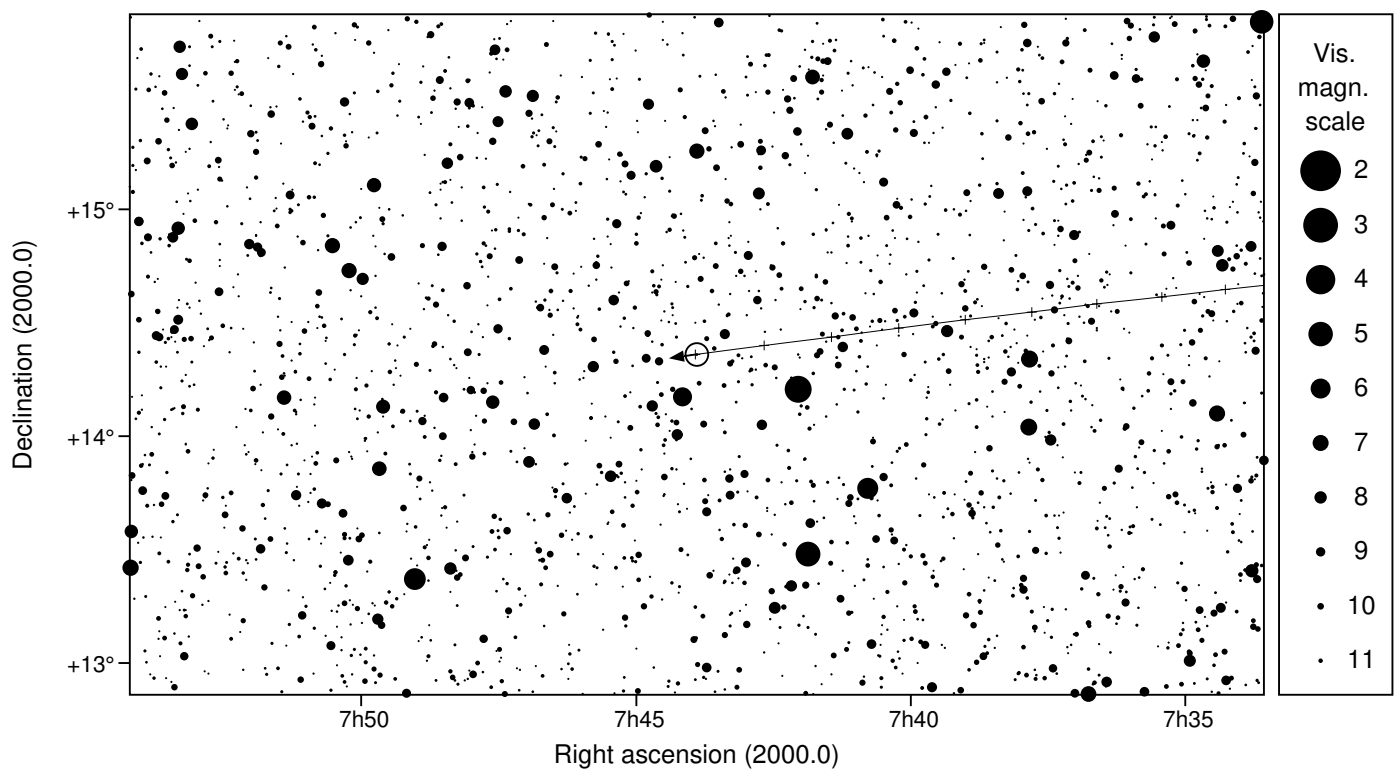

583 Klotilde & PPMX 7109352

2026 may 1 23^h29.5^m U.T.

Planet: a = 3.17, e = 0.16
 V. mag. = 14.40 Diam. = 86.0 km = 0.04"
 μ = 45.86"/h π = 3.17" Ref. = EG2024

Star: Source cat. PPMX
 α = 7^h43^m53.557^s δ = +14°21'38.82"
 Vmag = 11.92 mag =

Δm = 2.6 Max. dur. = 3.4s

Sun : 74° Moon : 108° ,100%

583 Klotilde & PPMX 7109352

2026 may 1 23^h29.5^m U.T.

23h25m00s – 23h34m00s; int. 1m