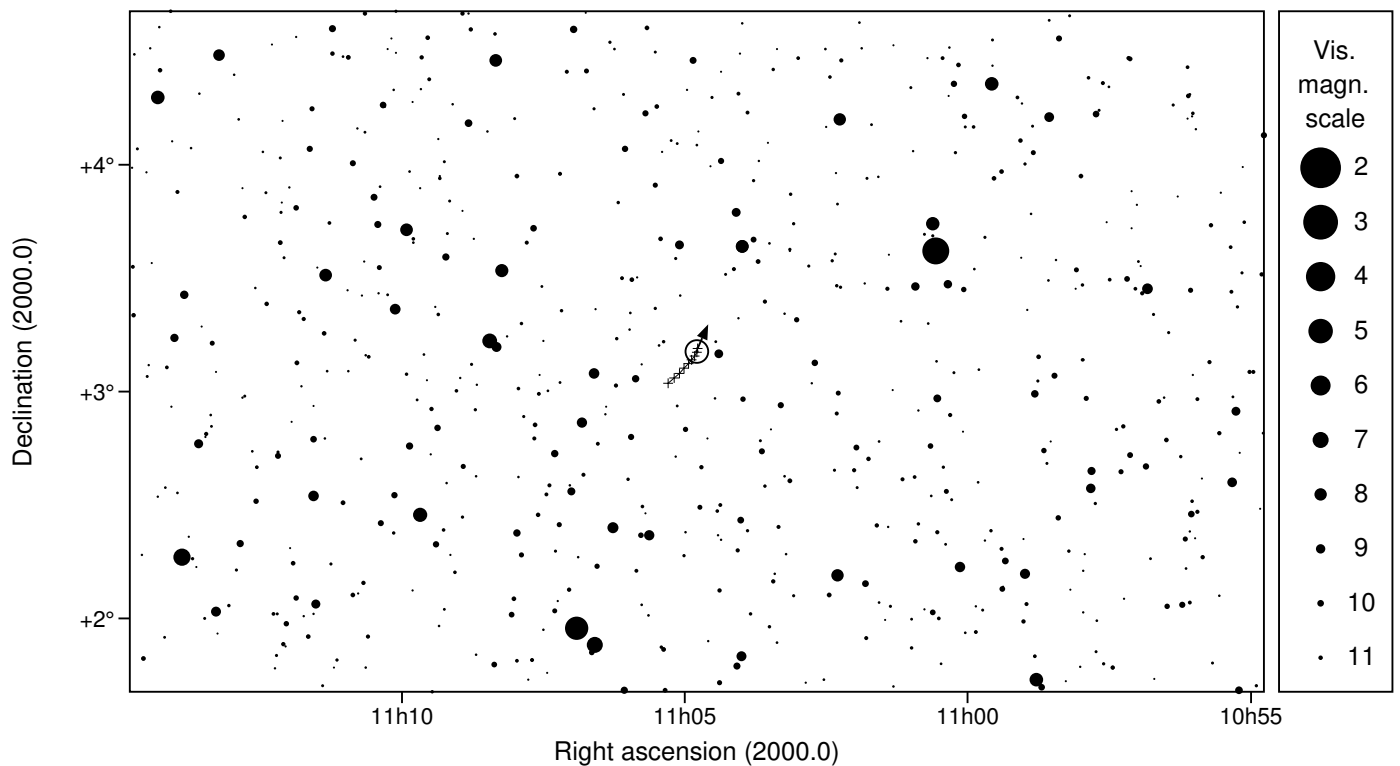

1143 Odysseus & UCAC4 466-045930

2026 may 7 4^h11.4^m U.T.

Planet: a = 5.26, e = 0.09
 V. mag. = 15.37 Diam. = 135.0 km = 0.04"
 μ = 2.51"/h π = 1.95" Ref. = EG2024

Star: Source cat. DR3
 α = 11^h04^m47.202^s δ = +03°10'30.31"
 Vmag = 11.69 Bmag = 12.20

Δ m = 3.7 Max. dur. = 59.3s

Sun : 119° Moon : 120° , 75%

1143 Odysseus & UCAC4 466-045930

2026 may 7 4^h11.4^m U.T.

3h30m00s – 4h50m00s; int. 10m