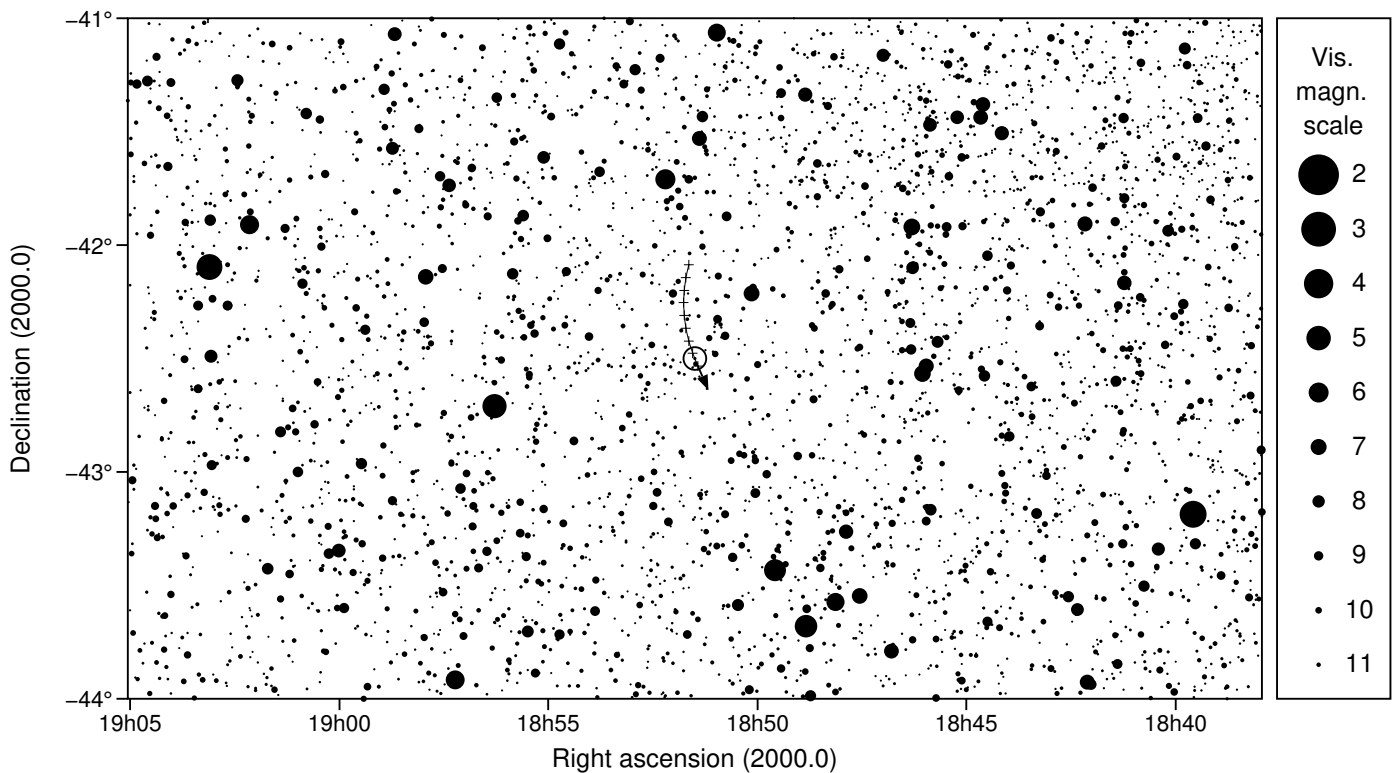

# 1282 Utopia & TYC 7924-00417-1

2026 may 7 9<sup>h</sup>40.2<sup>m</sup> U.T.

**Planet:** a = 3.12, e = 0.12  
 V. mag. = 15.61 Diam. = 55.7 km = 0.03"  
 $\mu$  = 8.96"/h  $\pi$  = 3.25" Ref. = EG2024  
 $\Delta m$  = 3.9 Max. dur. = 11.4s

**Star:** Source cat. DR3  
 $\alpha$  = 18<sup>h</sup>51<sup>m</sup>29.905<sup>s</sup>  $\delta$  = -42°29'57.76"  
 Vmag = 11.70 Bmag = 11.93  
 Sun : 124° Moon : 18° , 73%

# 1282 Utopia & TYC 7924-00417-1

2026 may 7 9<sup>h</sup>40.2<sup>m</sup> U.T.

9h15m00s – 10h05m00s; int. 5m