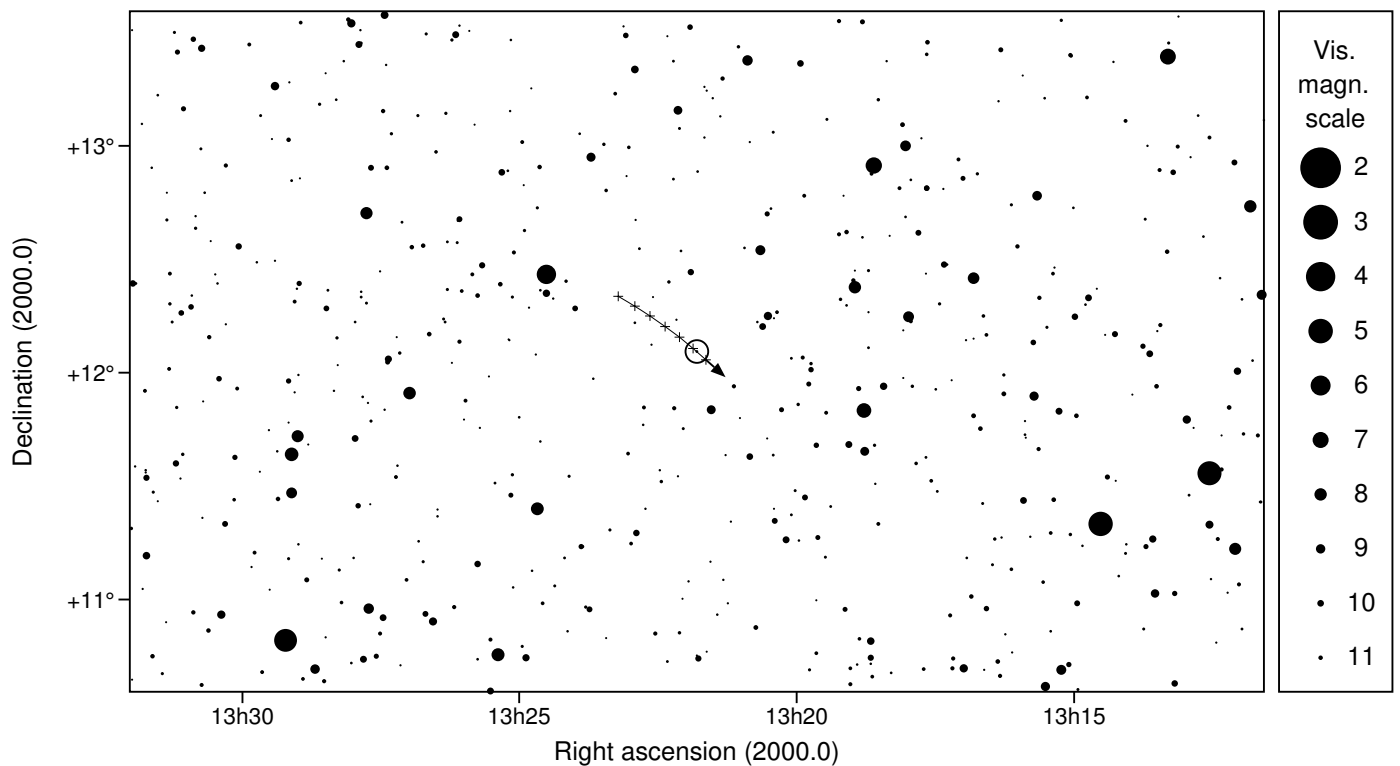

4836 Medon & UCAC4 511-053996

2026 may 29 7^h12.7^m U.T.

Planet: a = 5.16, e = 0.11
V. mag. = 16.92 Diam. = 52.5 km = 0.02"
 μ = 11.50"/h π = 1.96" Ref. = EG2024

Star: Source cat. DR3
 α = 13^h21^m47.947^s δ = +12°05'30.49"
Vmag = 11.94 Bmag = 12.24

Δm = 5.0 Max. dur. = 5.1s

Sun : 124° Moon : 39° , 96%

4836 Medon & UCAC4 511-053996

2026 may 29 7^h12.7^m U.T.

7h02m00s – 7h23m00s; int. 1m