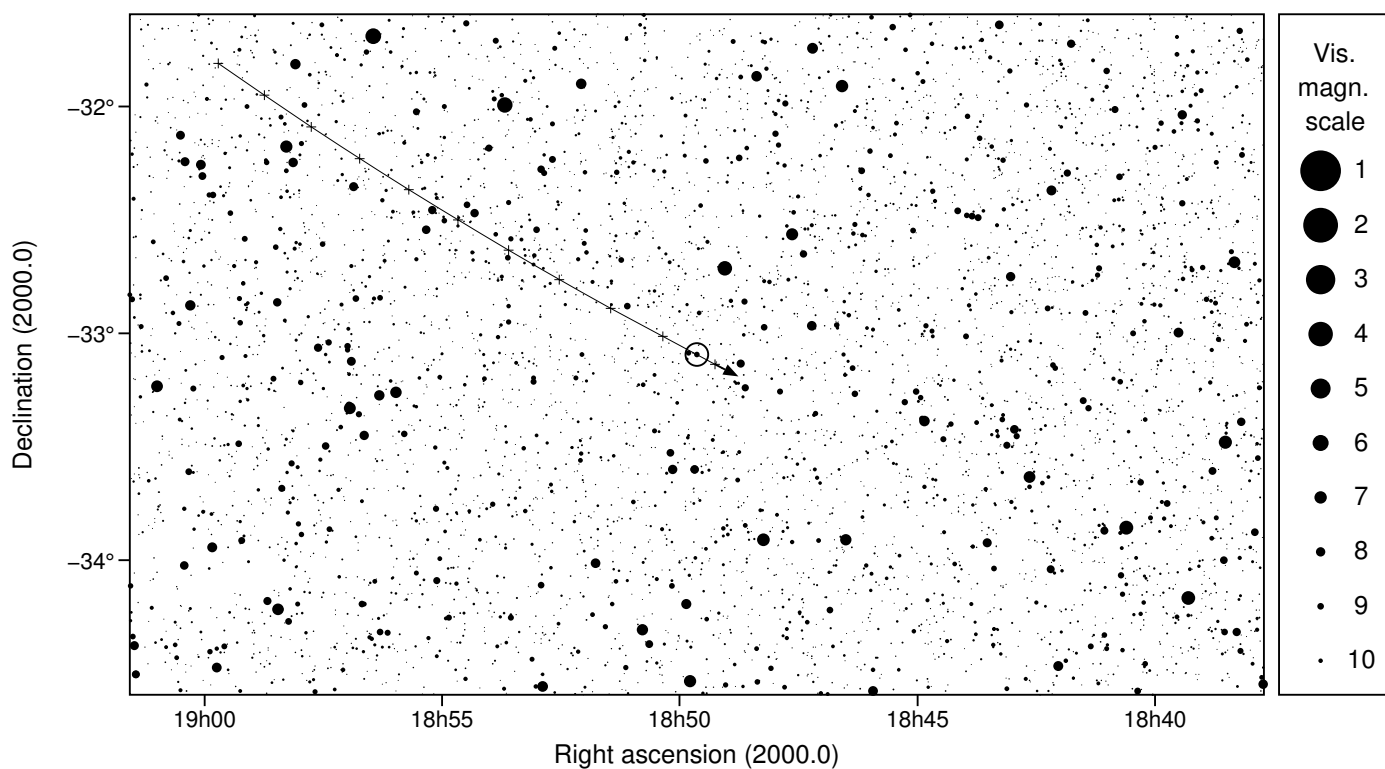

785 Zwetana & Gaia 057-0311947

2026 jun 26 15^h32.4^m U.T.

Planet: $a = 2.57, e = 0.21$
 V. mag. = 12.32 Diam. = 52.1 km = 0.05"
 $\mu = 39.18''/h$ $\pi = 6.63''$ Ref. = EG2024

Star: Source cat. DR3
 $\alpha = 18^h49^m38.419^s$ $\delta = -33^\circ05'31.15''$
 Vmag = 9.52 Bmag = 12.27

$\Delta m = 2.9$ Max. dur. = 5.0s Sun : 168° Moon : 42° , 90%

785 Zwetana & Gaia 057-0311947

2026 jun 26 15^h32.4^m U.T.

15h22m00s – 15h44m00s; int. 2m