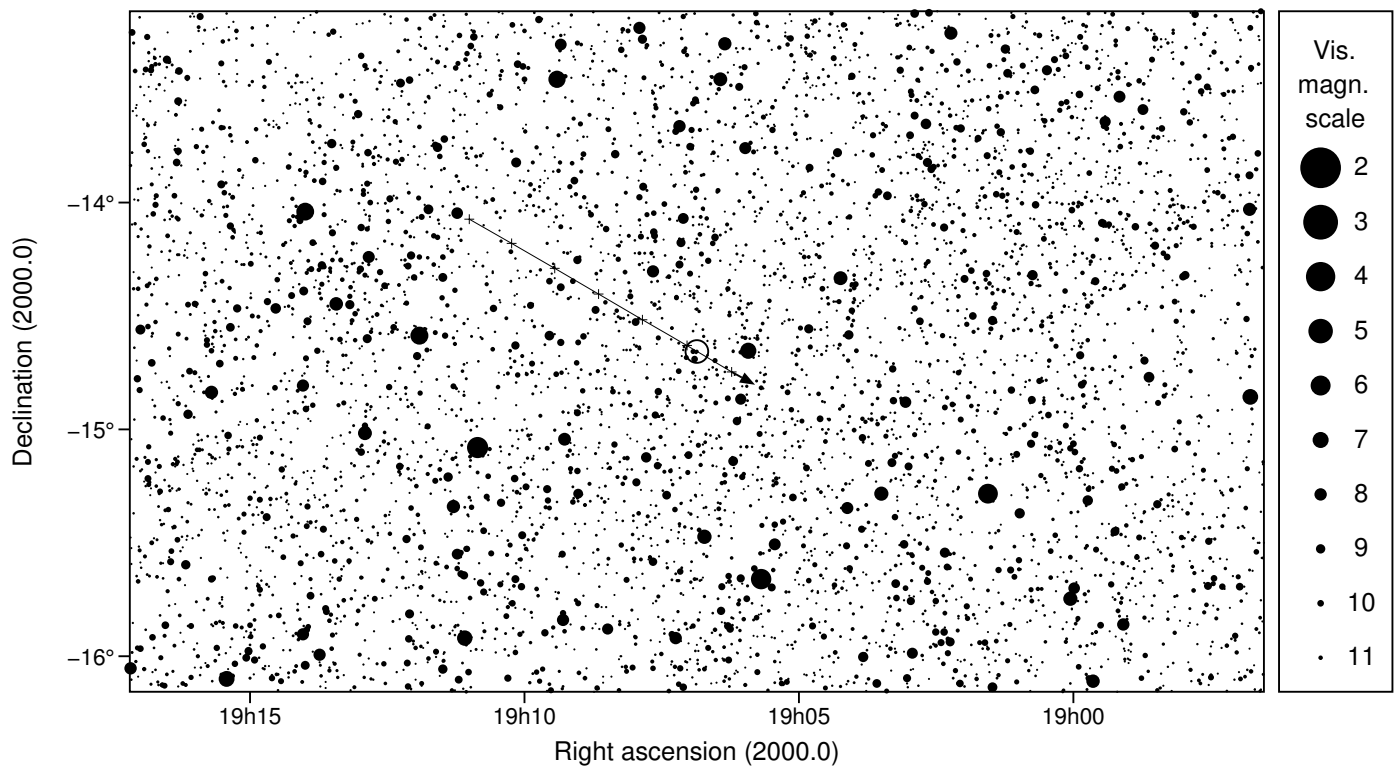

850 Altona & UCAC4 377-148002

2026 jun 30 5^h22.2^m U.T.

Planet: a = 3.00, e = 0.13
 V. mag. = 13.15 Diam. = 84.5 km = 0.07"
 μ = 34.33"/h π = 5.37" Ref. = EG2024
 Δm = 1.9 Max. dur. = 7.5s

Star: Source cat. DR3
 α = 19^h06^m51.585^s δ = -14°39'22.14"
 Vmag = 11.44 Bmag = 12.57
 Sun : 168° Moon : 13° ,100%

850 Altona & UCAC4 377-148002

2026 jun 30 5^h22.2^m U.T.

5h17m00s – 5h27m00s; int. 1m