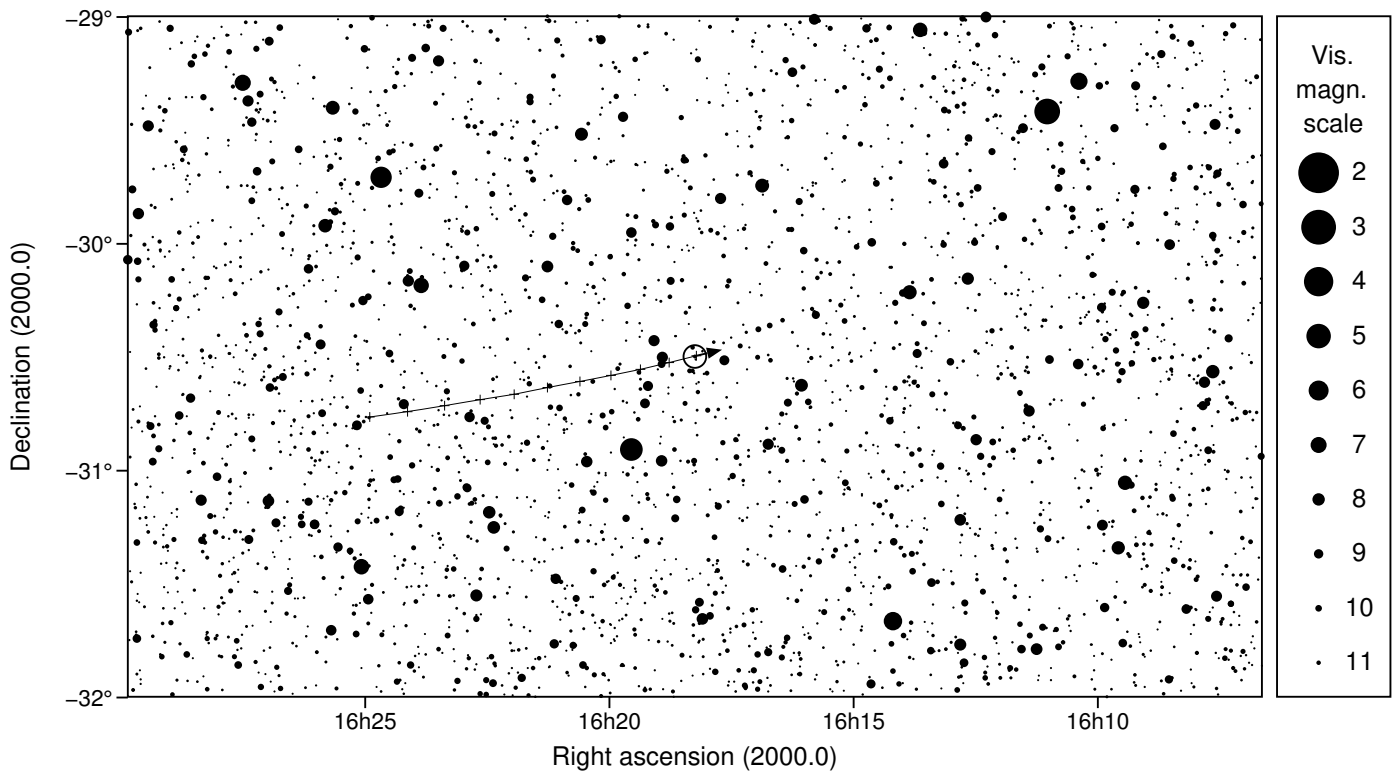

127 Johanna & TYC 7343-01728-1

2026 jul 4 22^h46.0^m U.T.

Planet: $a = 2.75, e = 0.07$
 V. mag. = 12.81 Diam. = 91.2 km = 0.06"
 $\mu = 18.17''/h$ $\pi = 4.42''$ Ref. = EG2024
 $\Delta m = 1.7$ Max. dur. = 12.5s

Star: Source cat. DR3
 $\alpha = 16^h 18^m 14.823^s$ $\delta = -30^\circ 29' 46.44''$
 Vmag = 11.31 Bmag = 12.02
 Sun : 144° Moon : 90° , 78%

127 Johanna & TYC 7343-01728-1

2026 jul 4 22^h46.0^m U.T.