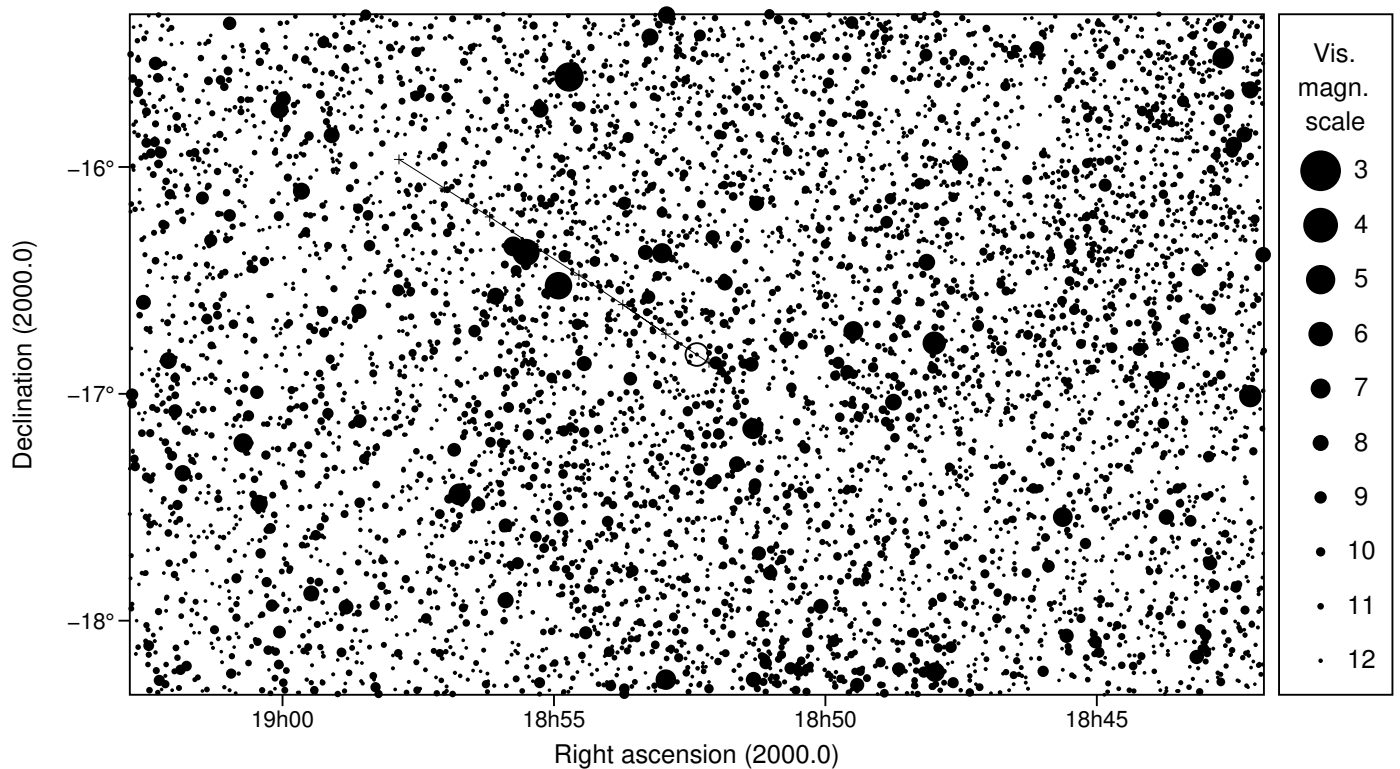

# 850 Altona & PPMX 11695183

2026 jul 17 17<sup>h</sup>12.5<sup>m</sup> U.T.

**Planet:** a = 3.00, e = 0.13  
 V. mag. = 13.24 Diam. = 84.5 km = 0.07"  
 $\mu$  = 34.23"/h  $\pi$  = 5.32" Ref. = EG2024  
 $\Delta m$  = 1.4 Max. dur. = 7.4s

**Star:** Source cat. PPMX  
 $\alpha$  = 18<sup>h</sup>52<sup>m</sup>21.722<sup>s</sup>  $\delta$  = -16°49'38.45"  
 Vmag = 12.21 mag =  
 Sun : 166° Moon : 123° , 15%