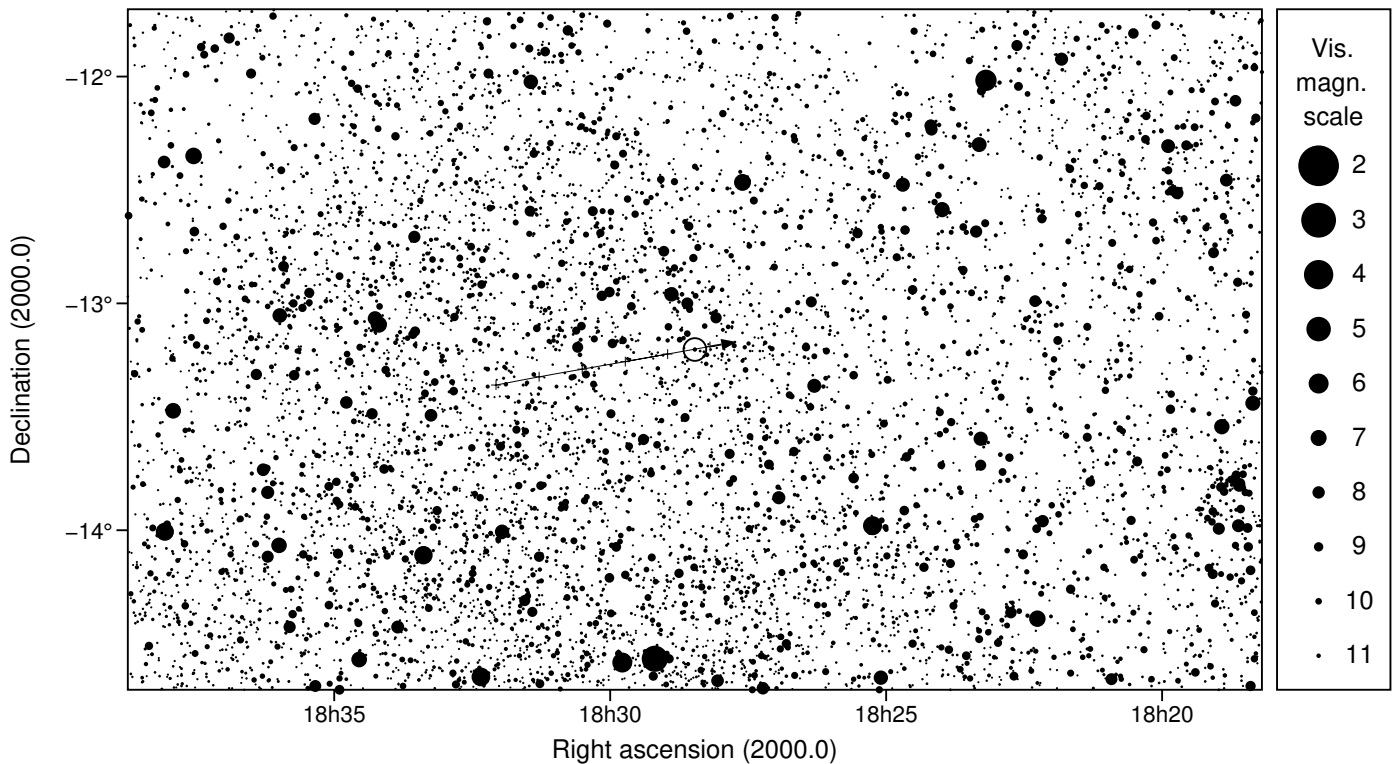

1177 Gonnessia & Gaia 077-0177377

2026 jul 7 15^h17.2^m U.T.

Planet: $a = 3.36$, $e = 0.02$
 V. mag. = 14.25 Diam. = 95.5 km = 0.05"
 $\mu = 28.36''/h$ $\pi = 3.62''$ Ref. = EG2024
 $\Delta m = 3.3$ Max. dur. = 6.9s

Star: Source cat. DR3
 $\alpha = 18^h 28^m 28.117^s$ $\delta = -13^\circ 12' 08.16''$
 Vmag = 11.04 Bmag = 13.69
 Sun : 167° Moon : 95° , 52%

1177 Gonnessia & Gaia 077-0177377

2026 jul 7 15^h17.2^m U.T.

15h12m00s – 15h22m00s; int. 1m