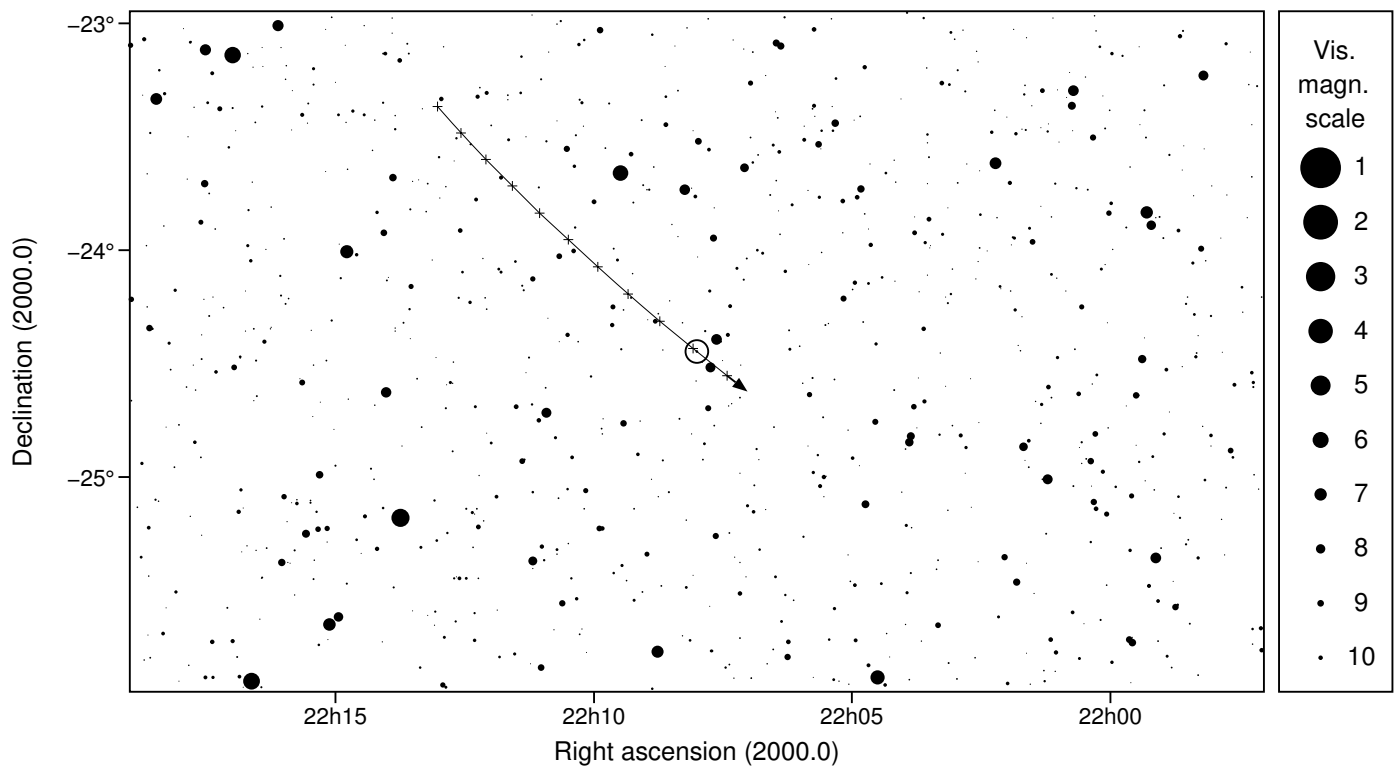

1248 Jugurtha & UCAC4 328-206023

2026 jul 28 2^h48.6^m U.T.

Planet: a = 2.72, e = 0.01
 V. mag. = 13.71 Diam. = 47.9 km = 0.04"
 μ = 28.51"/h π = 4.97" Ref. = EG2024
 Δm = 2.8 Max. dur. = 4.7s

Star: Source cat. DR3
 α = 22^h08^m00.295^s δ = -24°26'45.35"
 Vmag = 11.00 Bmag = 11.48
 Sun : 156° Moon : 38° , 98%

1248 Jugurtha & UCAC4 328-206023

2026 jul 28 2^h48.6^m U.T.

2h39m00s – 2h58m00s; int. 1m