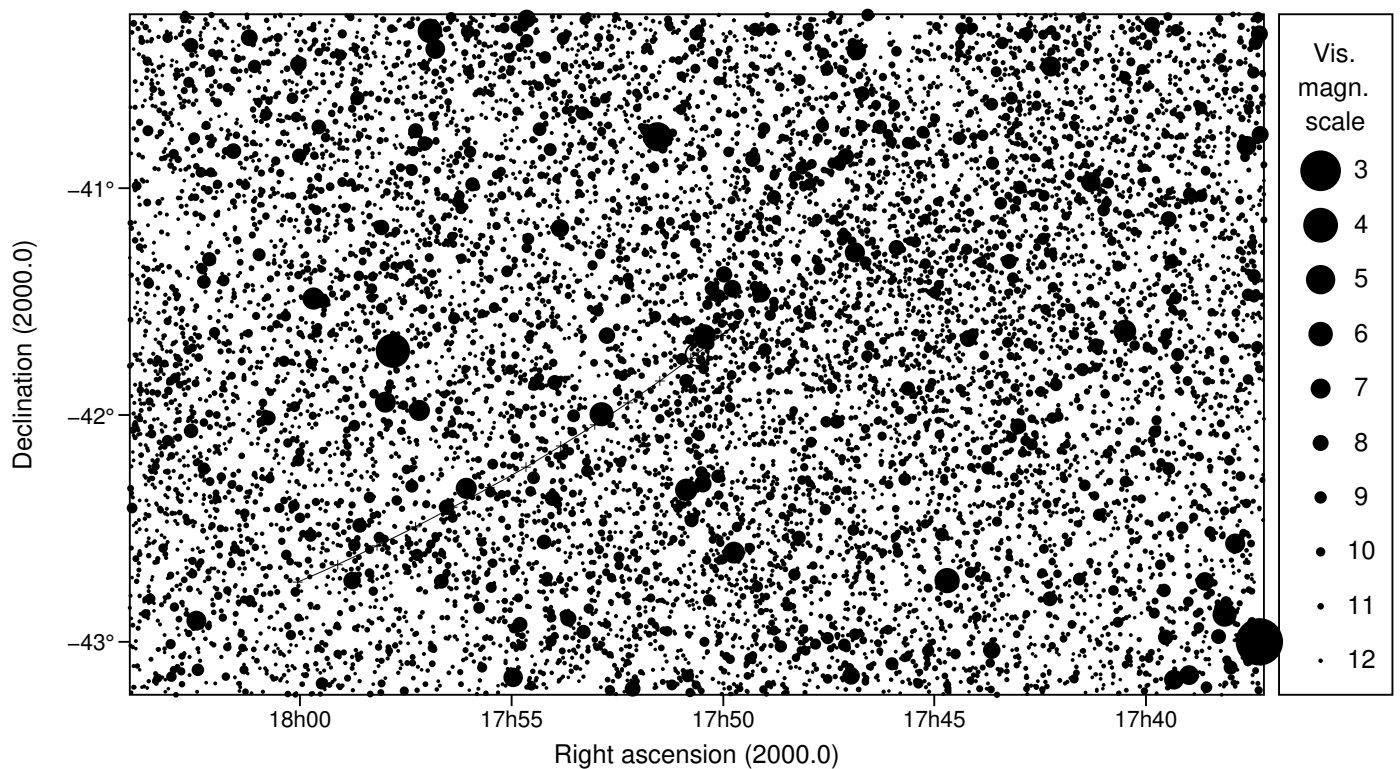

1282 Utopia & PPMX 14679390

2026 jul 22 4^h21.9^m U.T.

Planet: a = 3.12, e = 0.12
 V. mag. = 15.18 Diam. = 55.7 km = 0.03"
 μ = 25.13"/h π = 3.62" Ref. = EG2024

Star: Source cat. PPMX
 α = 17^h50^m37.082^s δ = -41°43'57.77"
 mag = Bmag = 12.82

Δm = 3.2 Max. dur. = 4.5s Sun : 144° Moon : 52° , 57%

1282 Utopia & PPMX 14679390

2026 jul 22 4^h21.9^m U.T.

4h17m00s – 4h27m00s; int. 1m