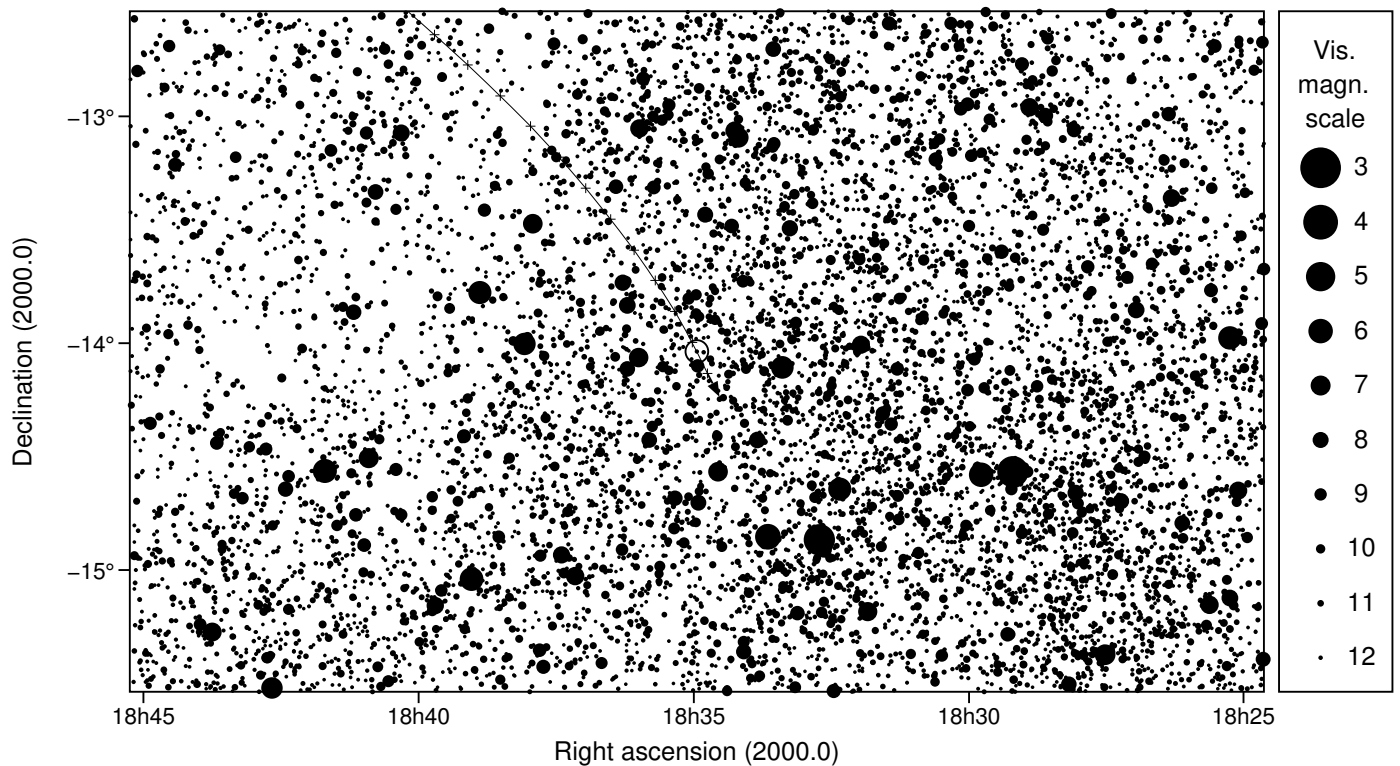

18 Melpomene & PPMX 10656411

2026 aug 15 7^h 2.4^m U.T.

Planet: a = 2.30, e = 0.22
 V. mag. = 9.51 Diam. = 135.0 km = 0.15"
 μ = 22.90"/h π = 6.94" Ref. = EG2024

Star: Source cat. PPMX
 α = 18^h34^m56.583^s δ = -14°02'14.27"
 mag = Bmag = 12.83

Δm = 0.1 Max. dur. = 23.1s

Sun : 135° Moon : 103° , 8%

18 Melpomene & PPMX 10656411

2026 aug 15 7^h 2.4^m U.T.

6h44m00s – 7h22m00s; int. 2m