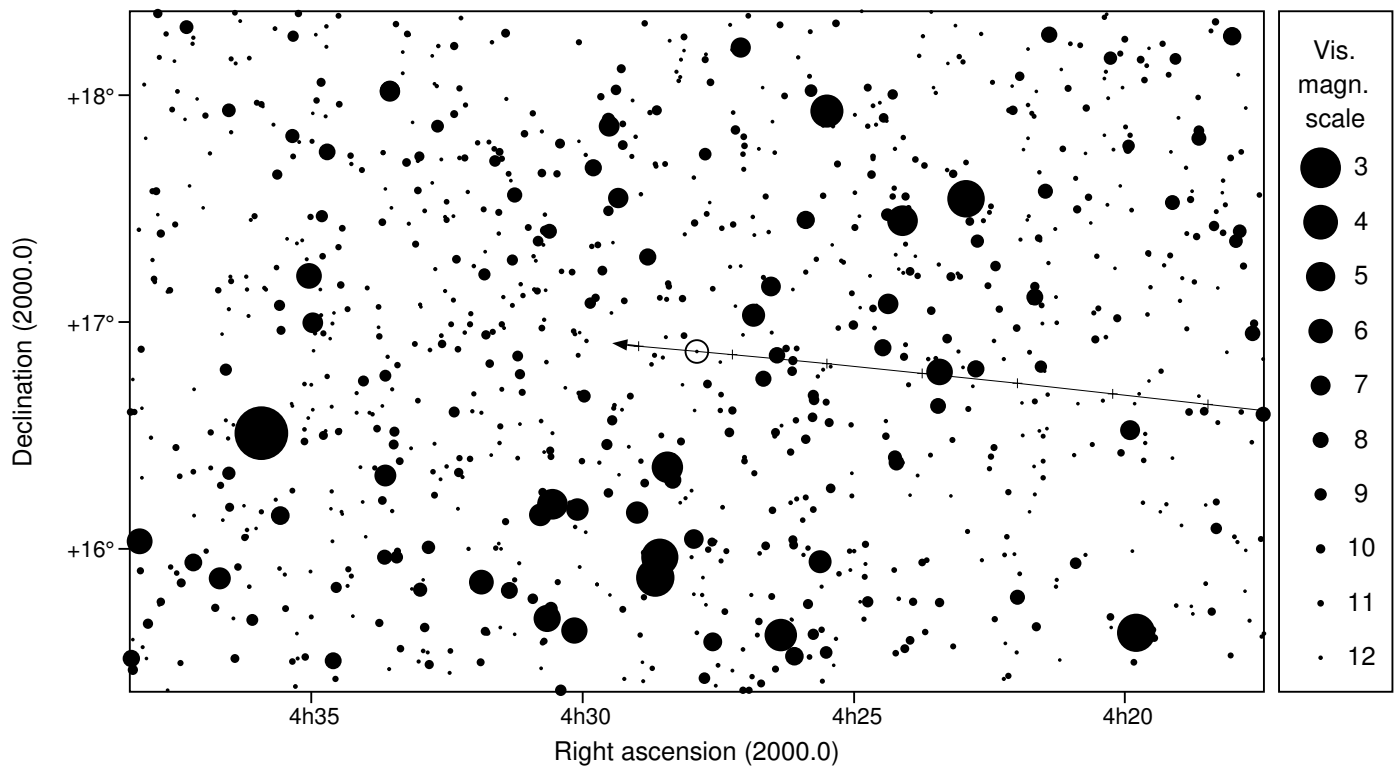

53 Kalypso & PPMX 5923404

2026 aug 11 9^h 6.9^m U.T.

Planet: a = 2.62, e = 0.20
 V. mag. = 13.61 Diam. = 119.0 km = 0.07"
 μ = 62.63"/h π = 3.70" Ref. = EG2024

Star: Source cat. PPMX
 α = 4^h27^m53.557^s δ = +16°52'06.48"
 Vmag = 12.50 mag =

Δm = 1.4 Max. dur. = 4.0s

Sun : 70° Moon : 52° , 3%

53 Kalypso & PPMX 5923404

2026 aug 11 9^h 6.9^m U.T.

9h04m30s – 9h09m00s; int. 30s