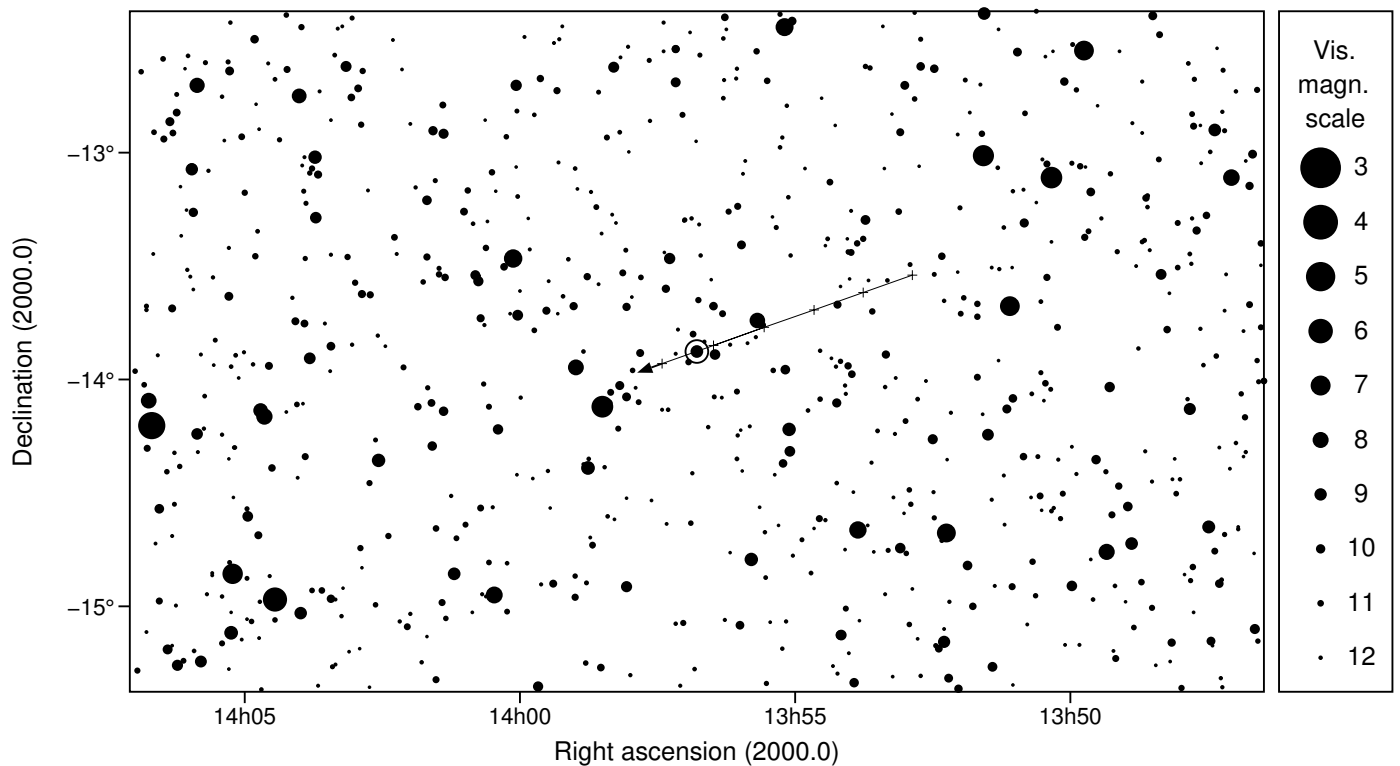

77 Frigga & Gaia 077-0114431

2026 aug 8 7^h45.7^m U.T.

Planet: a = 2.67, e = 0.13
 V. mag. = 14.32 Diam. = 71.0 km = 0.03"
 μ = 35.92"/h π = 2.85" Ref. = EG2024
 Δ m = 2.2 Max. dur. = 3.2s

Star: Source cat. DR3
 α = 13^h56^m47.229^s δ = -13°52'41.26"
 Vmag = 12.30 mag =
 Sun : 76° Moon : 137° , 25%

77 Frigga & Gaia 077-0114431

2026 aug 8 7^h45.7^m U.T.

7h41m00s – 7h51m00s; int. 1m