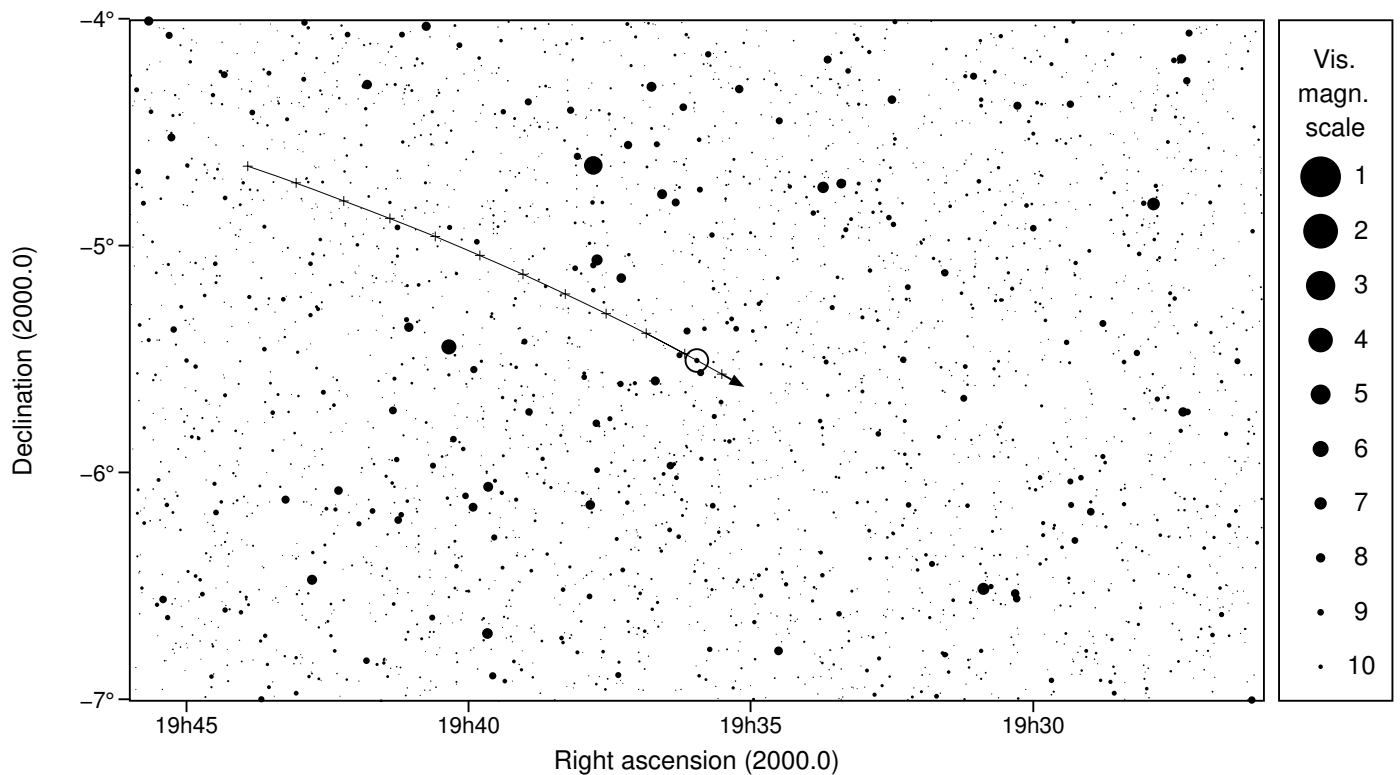

345 Tercidina & TYC 5152-00037-1

2026 aug 14 7^h58.6^m U.T.

Planet: a = 2.33, e = 0.06
 V. mag. = 12.29 Diam. = 100.0 km = 0.09"
 μ = 28.11"/h π = 5.87" Ref. = EG2024

Star: Source cat. DR3
 α = 19^h35^m57.309^s δ = -05°30'23.93"
 Vmag = 9.61 Bmag = 9.73

Δm = 2.8 Max. dur. = 11.8s

Sun : 149° Moon : 131°, 3%

345 Tercidina & TYC 5152-00037-1

2026 aug 14 7^h58.6^m U.T.

7h46m00s - 8h12m00s; int. 2m