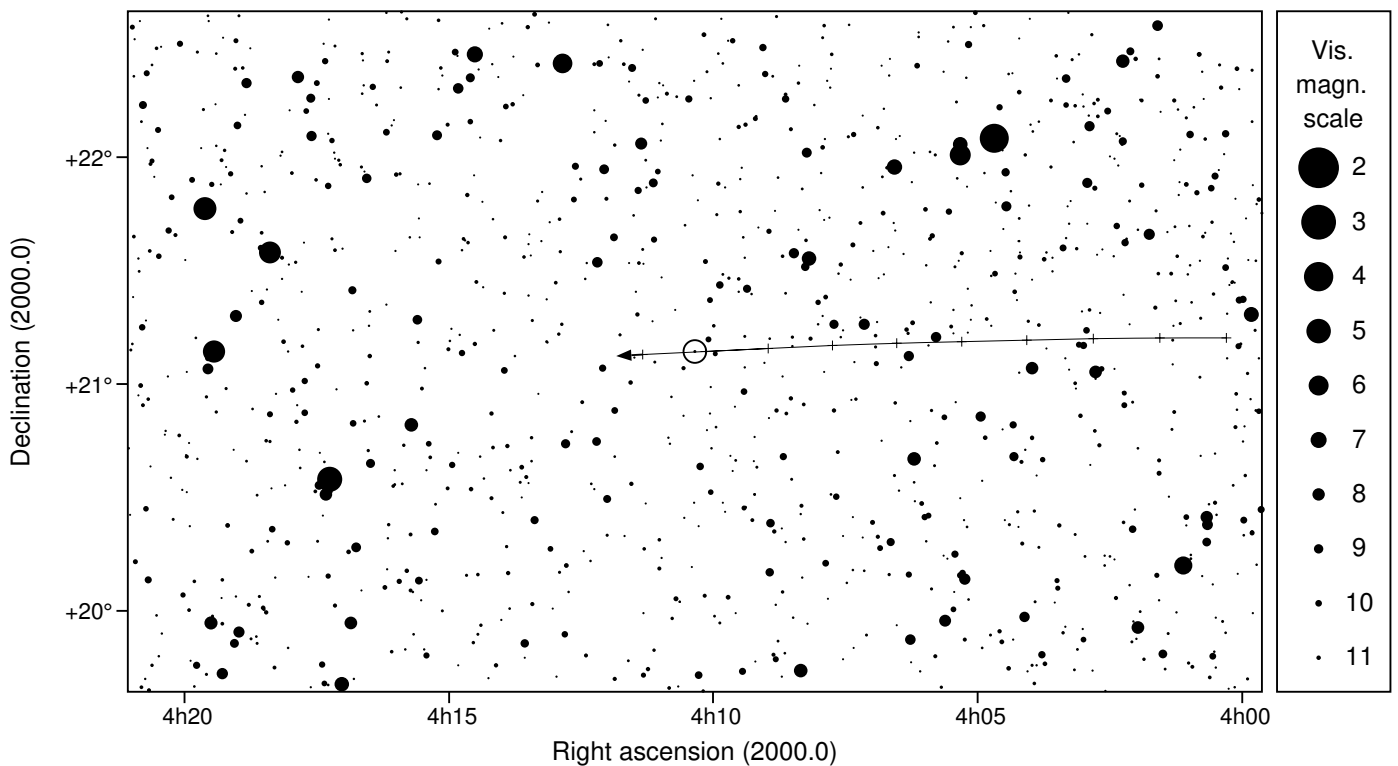

631 Philippina & UCAC4 556-008785

2026 aug 12 3^h54.1^m U.T.

Planet: a = 2.79, e = 0.08
 V. mag. = 14.27 Diam. = 75.9 km = 0.04"
 μ = 41.65"/h π = 3.03" Ref. = EG2024
 Δm = 2.5 Max. dur. = 3.1s

Star: Source cat. DR3
 α = 4^h10^m20.963^s δ = +21°08'35.63"
 Vmag = 11.84 Bmag = 12.36
 Sun : 74° Moon : 67° , 0%

631 Philippina & UCAC4 556-008785

2026 aug 12 3^h54.1^m U.T.

3h51m00s – 3h57m30s; int. 30s