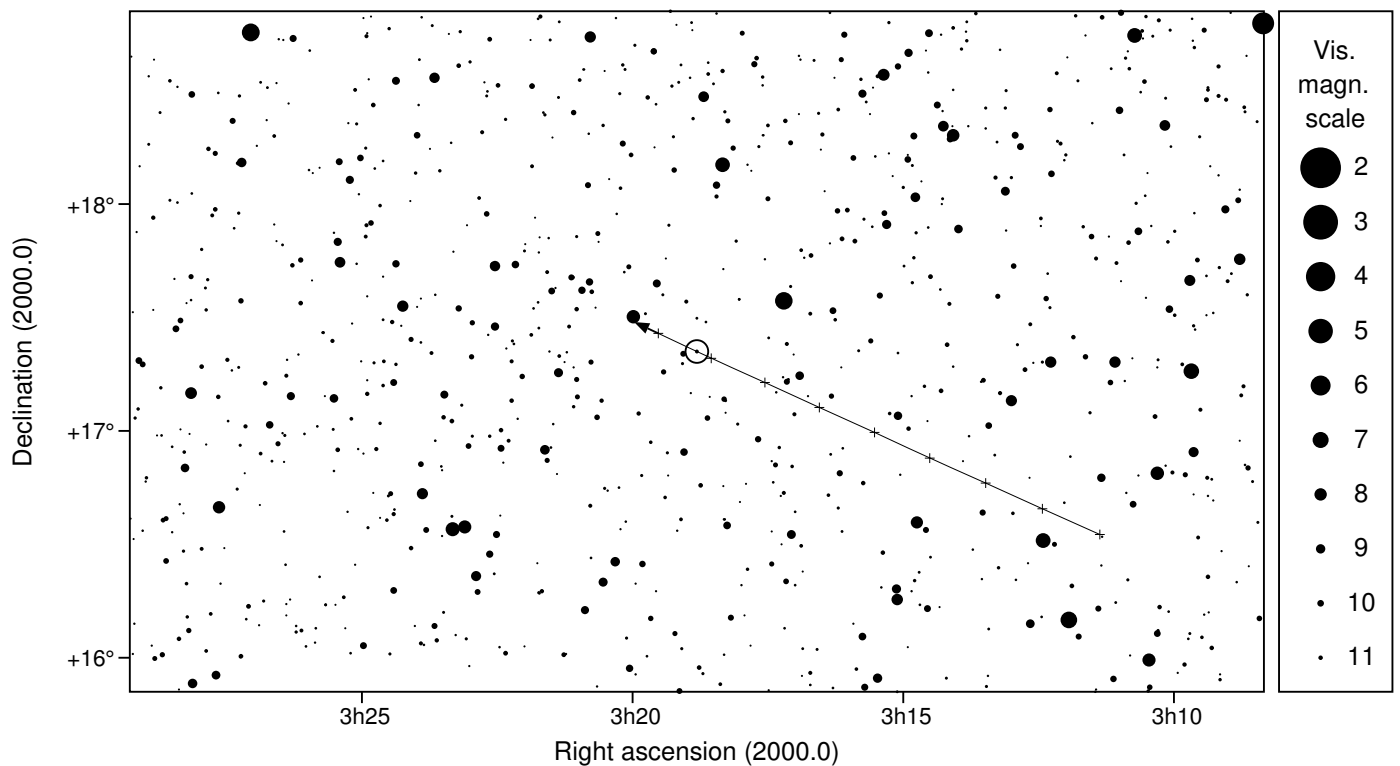

# 859 Bouzaréah & UCAC4 537-005915

2026 aug 3 6<sup>h</sup>27.3<sup>m</sup> U.T.

**Planet:** a = 3.23, e = 0.10  
 V. mag. = 15.24 Diam. = 77.5 km = 0.04"  
 μ = 38.85"/h π = 3.01" Ref. = EG2024

**Star:** Source cat. DR3  
 α = 3<sup>h</sup>18<sup>m</sup>48.570<sup>s</sup> δ = +17°20'57.11"  
 Vmag = 11.36 Bmag = 12.02

Δm = 3.9 Max. dur. = 3.4s

Sun : 78° Moon : 47° , 79%

# 859 Bouzaréah & UCAC4 537-005915

2026 aug 3 6<sup>h</sup>27.3<sup>m</sup> U.T.

6h24m00s – 6h31m00s; int. 30s