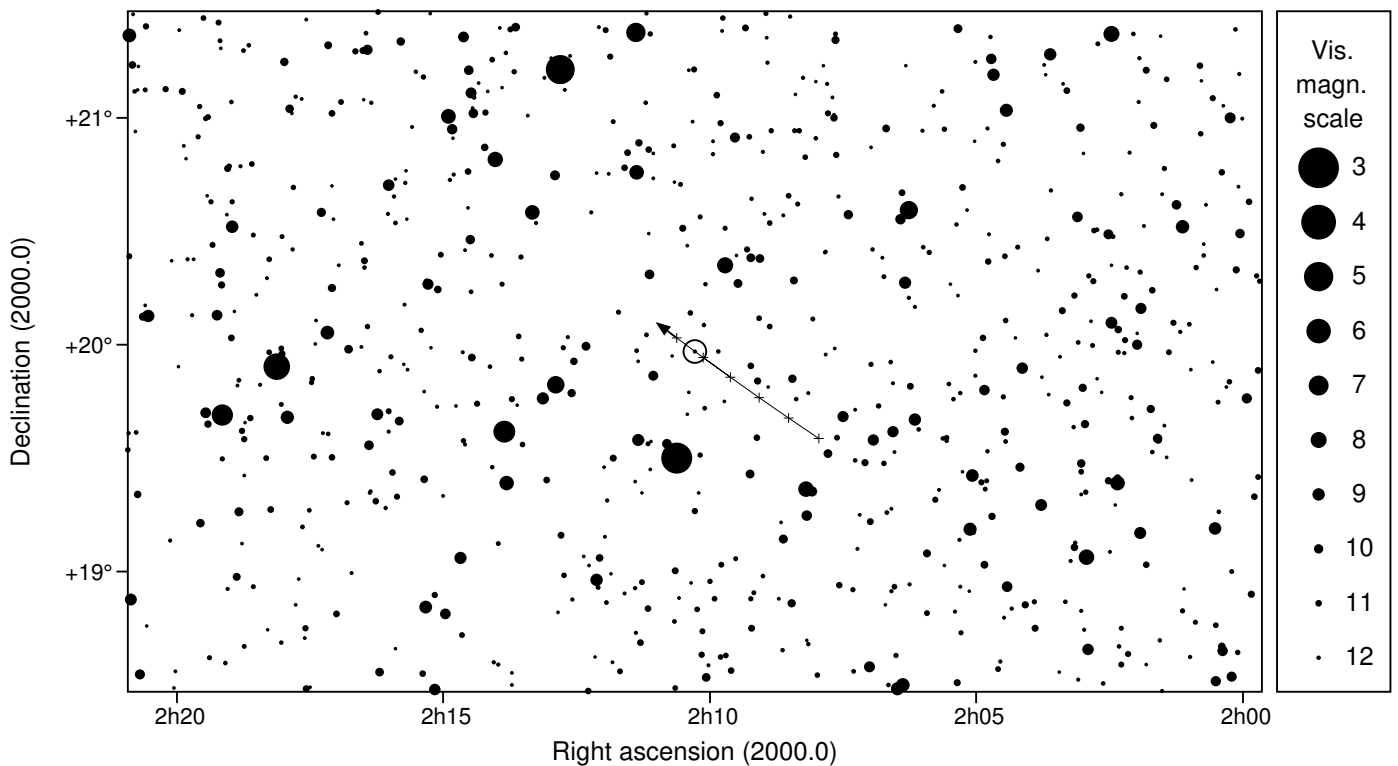

# 1298 Nocturna & PPMX 5849953

2026 aug 16 7<sup>h</sup>18.9<sup>m</sup> U.T.

**Planet:** a = 3.12, e = 0.16  
 V. mag. = 15.64 Diam. = 47.3 km = 0.03"  
 μ = 21.74"/h π = 3.93" Ref. = EG2024  
 Δm = 3.5 Max. dur. = 4.8s

**Star:** Source cat. PPMX  
 α = 2<sup>h</sup>10<sup>m</sup>16.862<sup>s</sup> δ = +19°58'09.59"  
 Vmag = 12.17 mag =  
 Sun : 105° Moon : 152° , 15%

# 1298 Nocturna & PPMX 5849953

2026 aug 16 7<sup>h</sup>18.9<sup>m</sup> U.T.

7h14m00s – 7h24m00s; int. 1m