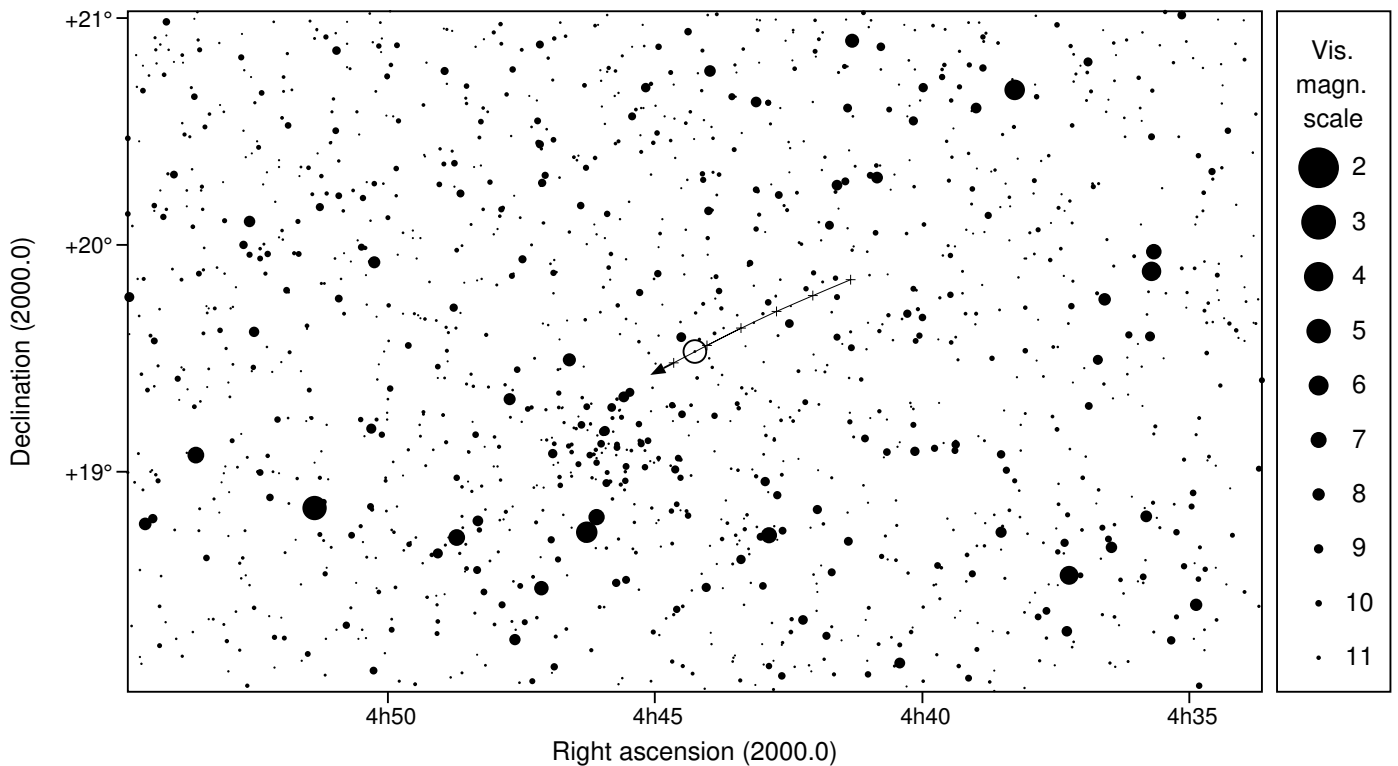

631 Philippina & UCAC4 548-010691

2026 sep 17 8^h44.8^m U.T.

Planet: a = 2.79, e = 0.08
 V. mag. = 13.84 Diam. = 75.9 km = 0.04"
 μ = 24.81"/h π = 3.68" Ref. = EG2024

Star: Source cat. DR3
 α = 4^h44^m15.132^s δ = +19°31'47.85"
 Vmag = 11.98 Bmag = 13.32

Δm = 2.0 Max. dur. = 6.3s Sun : 101° Moon : 171° , 36%

631 Philippina & UCAC4 548-010691

2026 sep 17 8^h44.8^m U.T.