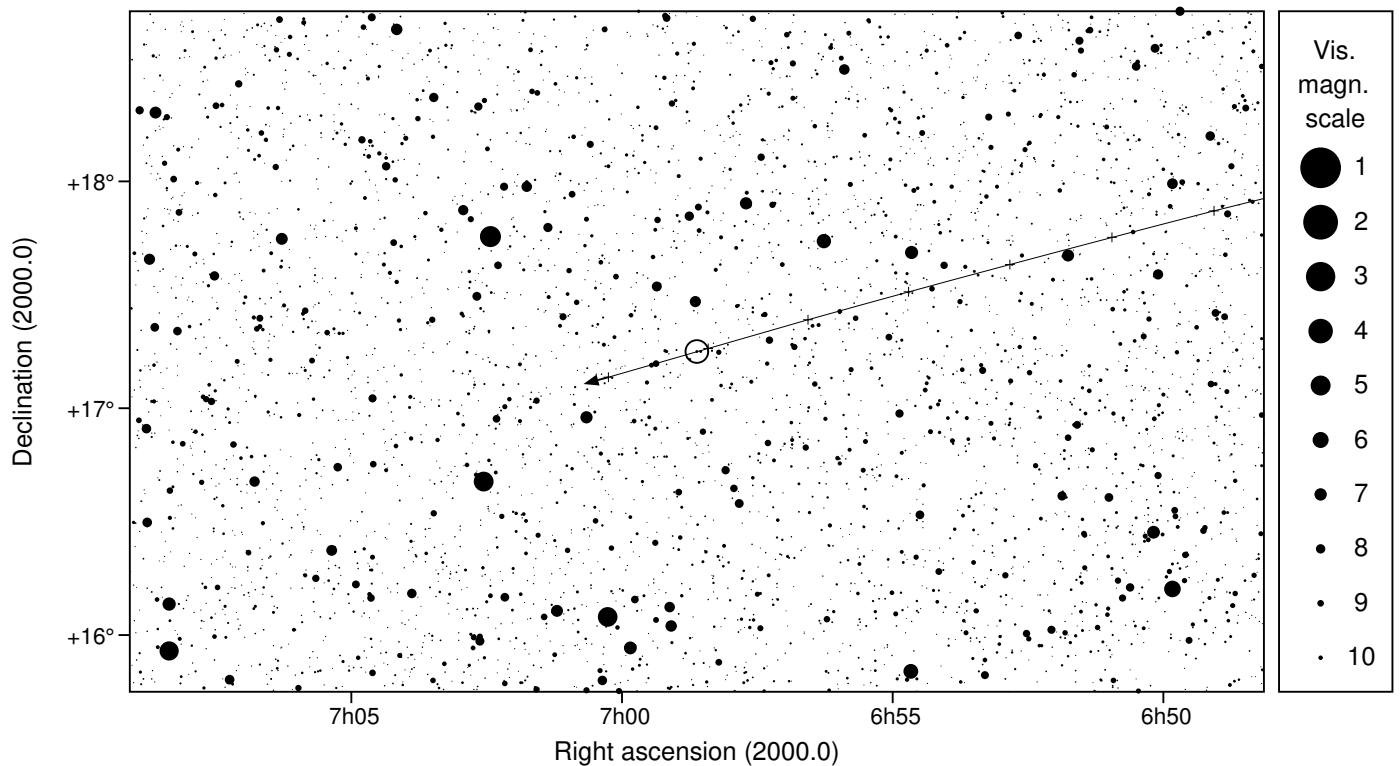

712 Boliviana & TYC 1348-00100-1

2026 sep 8 2^h41.0^m U.T.

Planet: a = 2.58, e = 0.19
 V. mag. = 13.22 Diam. = 132.0 km = 0.07"
 μ = 68.56"/h π = 3.62" Ref. = EG2024

Star: Source cat. DR3
 α = 6^h58^m37.142^s δ = +17°14'56.88"
 Vmag = 10.95 Bmag = 11.59

Δm = 2.4 Max. dur. = 3.9s

Sun : 61° Moon : 23° , 12%

712 Boliviana & TYC 1348-00100-1

2026 sep 8 2^h41.0^m U.T.

2h38m00s – 2h44m00s; int. 30s