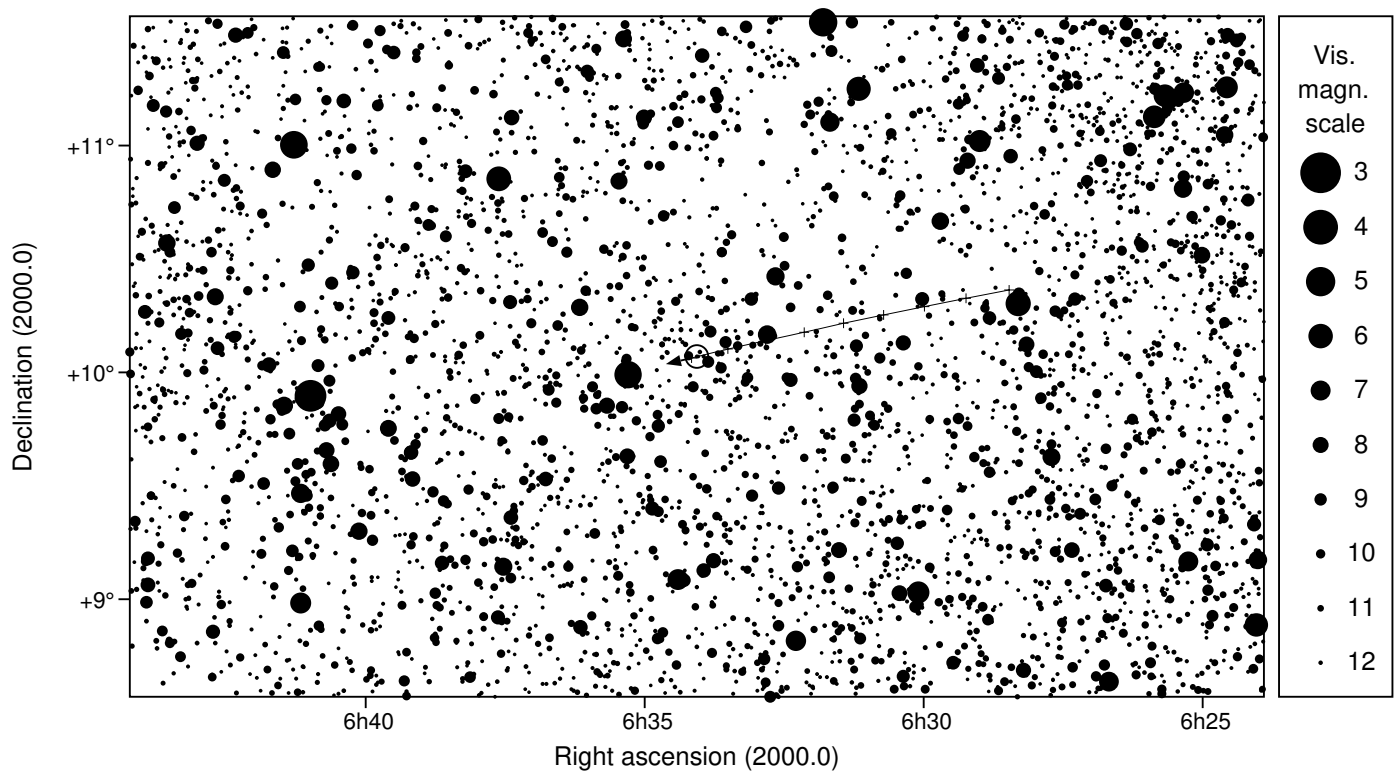

791 Ani & PPMX 7028468

2026 sep 28 20^h17.4^m U.T.

Planet: $a = 3.11, e = 0.20$
 V. mag. = 15.16 Diam. = 107.0 km = 0.05"
 $\mu = 24.69''/h$ $\pi = 2.85''$ Ref. = EG2024

Star: Source cat. PPMX
 $\alpha = 6^h34^m03.777^s$ $\delta = +10^\circ04'11.35''$
 mag = Bmag = 12.97

$\Delta m = 3.0$ Max. dur. = 7.0s Sun : 86° Moon : 68° , 94%

791 Ani & PPMX 7028468

2026 sep 28 20^h17.4^m U.T.