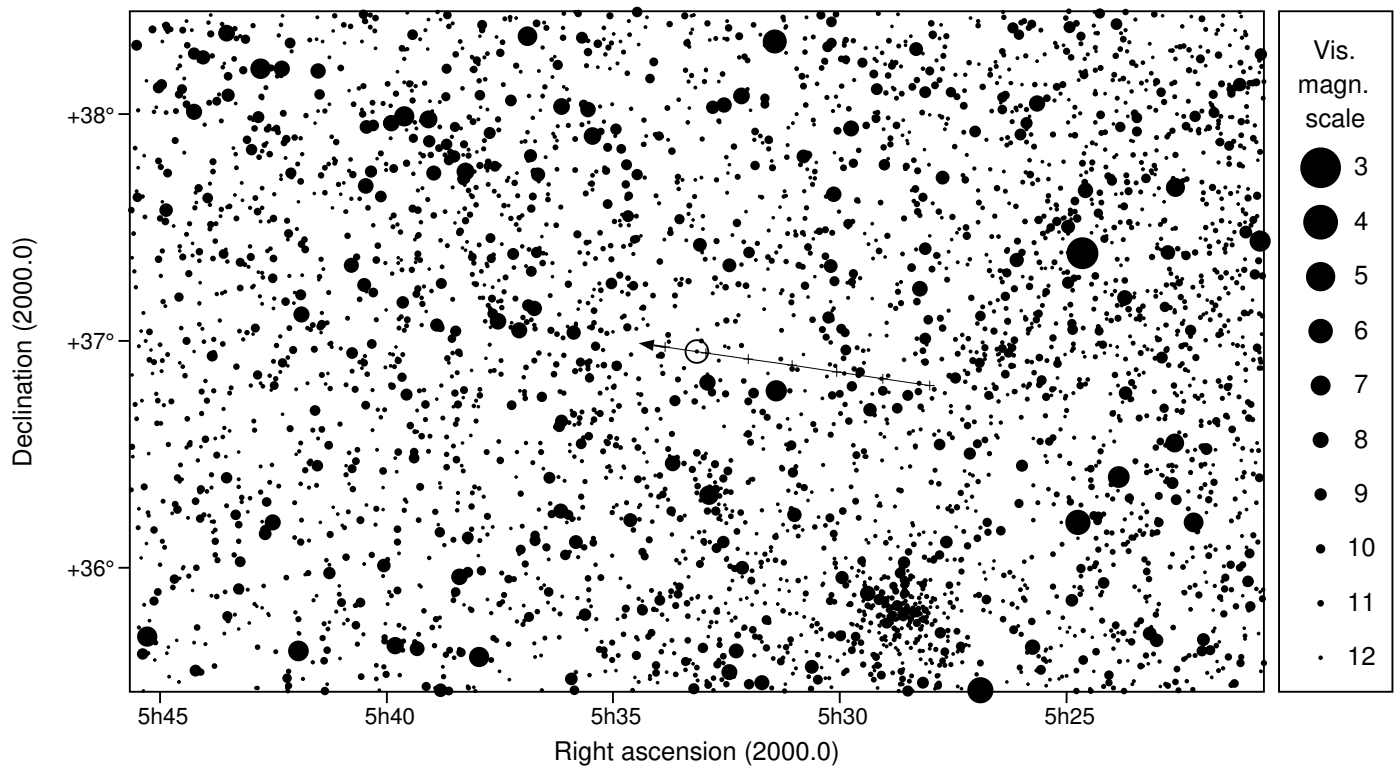

980 Anacostia & UCAC4 635-026576

2026 sep 26 5^h21.6^m U.T.

Planet: a = 2.74, e = 0.20
 V. mag. = 12.60 Diam. = 89.0 km = 0.06"
 μ = 27.71"/h π = 4.28" Ref. = EG2024

Star: Source cat. DR3
 α = 5^h33^m09.379^s δ = +36°57'07.63"
 Vmag = 12.18 Bmag = 12.59

Δm = 1.0 Max. dur. = 7.8s

Sun : 98° Moon : 87° ,100%

980 Anacostia & UCAC4 635-026576

2026 sep 26 5^h21.6^m U.T.