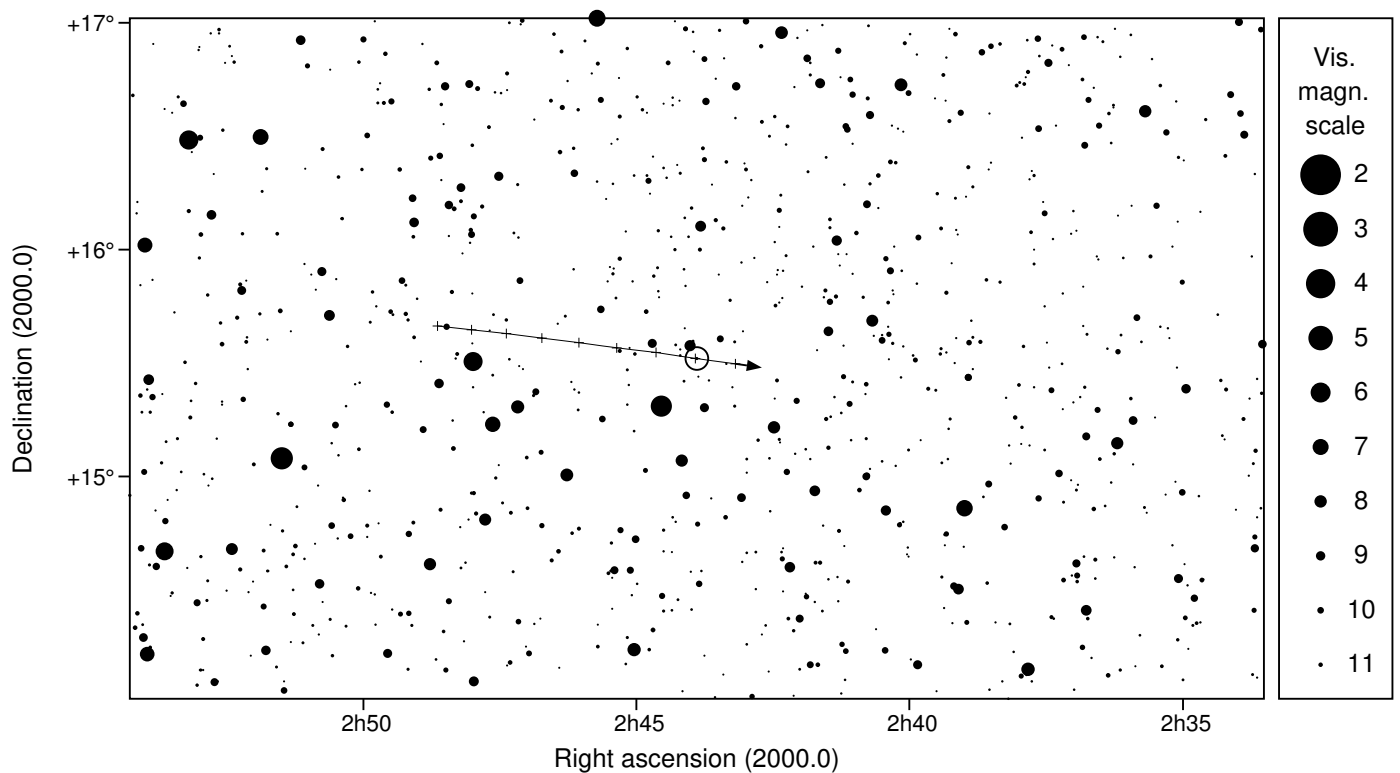

494 Virtus & TYC 1223-01206-1

2026 oct 14 0^h54.6^m U.T.

Planet: a = 2.99, e = 0.06
 V. mag. = 13.67 Diam. = 89.1 km = 0.06"
 μ = 26.72"/h π = 4.01" Ref. = EG2024

Star: Source cat. DR3
 α = 2^h43^m53.587^s δ = +15°31'17.11"
 Vmag = 11.78 Bmag = 12.35

Δm = 2.1 Max. dur. = 7.5s Sun : 157° Moon : 163° , 11%

494 Virtus & TYC 1223-01206-1

2026 oct 14 0^h54.6^m U.T.

0h47m00s - 1h02m00s; int. 1m