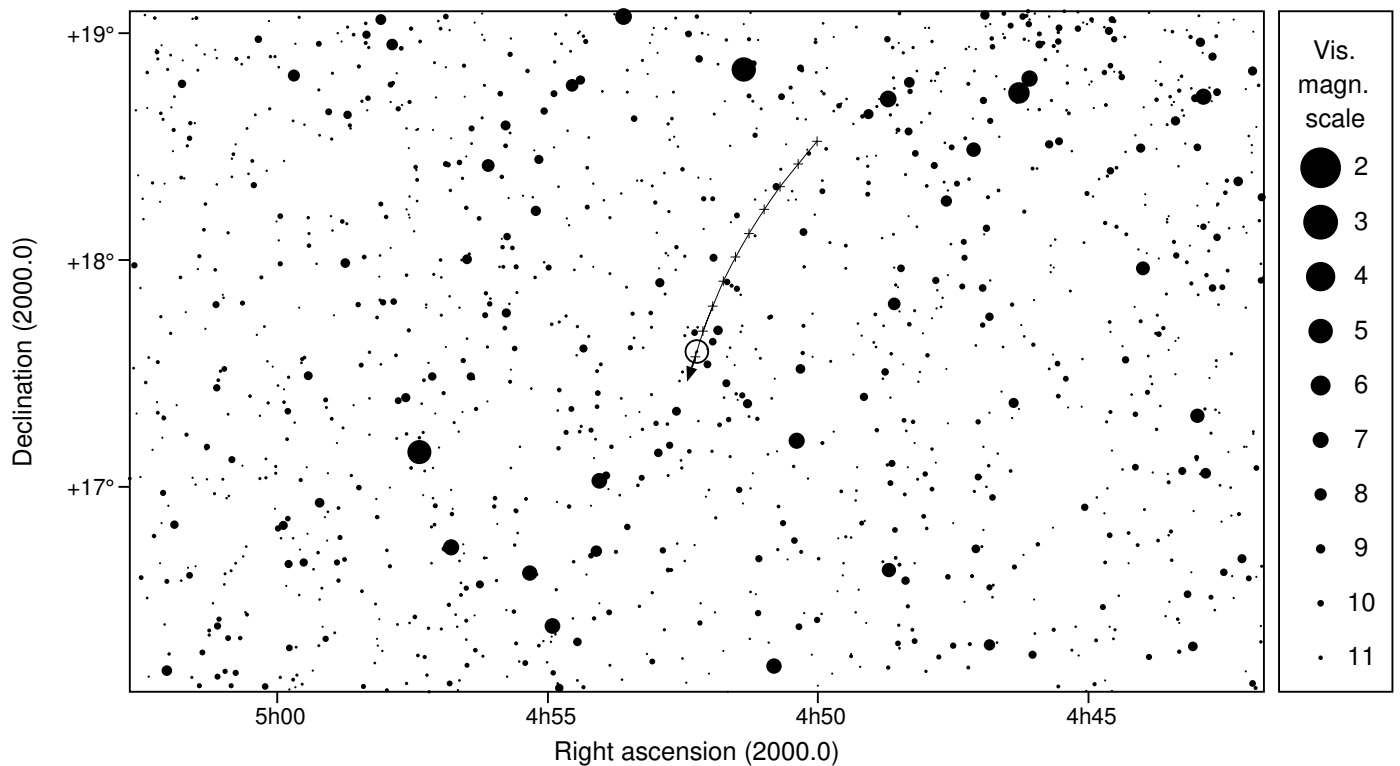

631 Philippina & TYC 1284-01484-1

2026 oct 7 18^h59.5^m U.T.

Planet: a = 2.79, e = 0.08
 V. mag. = 13.48 Diam. = 75.9 km = 0.05"
 μ = 17.69"/h π = 4.15" Ref. = EG2024

Star: Source cat. DR3
 α = 4^h52^m14.399^s δ = +17°35'45.51"
 Vmag = 11.95 Bmag = 12.36

Δm = 1.8 Max. dur. = 10.0s

Sun : 120° Moon : 85° , 9%

631 Philippina & TYC 1284-01484-1

2026 oct 7 18^h59.5^m U.T.